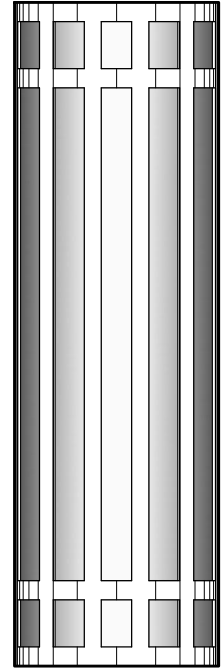

WS1571
8" W x 26" H x 4" PROJ
BRASS METALWORK
TRANSLUCENT WHITE ACRYLIC DIFFUSER

WS2565
8" W x 4" PROJ
17" OVERALL HEIGHT
STAINLESS STEEL METALWORK
TRANSLUCENT WHITE ACRYLIC DIFFUSER

DIMENSIONS AND MATERIALS CAN BE
MODIFIED TO MEET YOUR SPECIFICATIONS