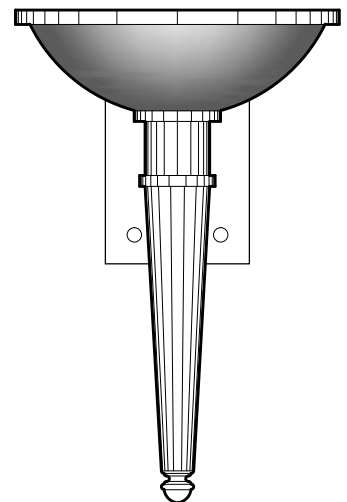

WALL BRACKET

WB2617
9" DIA x 12" PROJ
24" OVERALL HEIGHT
ALUMINUM METALWORK
CLEAR ACRYLIC DIFFUSER WITH HAND
PAINTED "UMBER" FAUX ALABASTER FINISH

WB1882
11" DIA x 16" PROJ
18" OVERALL HEIGHT
ALUMINUM METALWORK
ACRYLIC BOWL WITH FAUX ALABASTER FINISH

DIMENSIONS AND MATERIALS CAN BE
MODIFIED TO MEET YOUR SPECIFICATIONS

CREATIVE LIGHT SOURCE