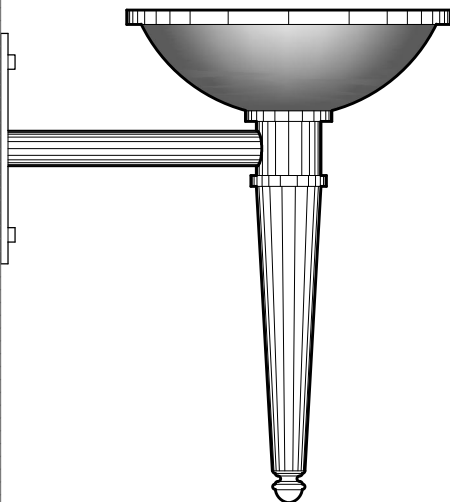

WALL BRACKET

WB2617
9" DIA x 12" PROJ
24" OVERALL HEIGHT
ALUMINUM METALWORK
CLEAR ACRYLIC DIFFUSER WITH HAND
PAINTED "UMBER" FAUX ALABASTER FINISH

WB1882
11" DIA x 16" PROJ
18" OVERALL HEIGHT
ALUMINUM METALWORK
ACRYLIC BOWL WITH FAUX ALABASTER FINISH

DIMENSIONS AND MATERIALS CAN BE
MODIFIED TO MEET YOUR SPECIFICATIONS

CREATIVE LIGHT SOURCE