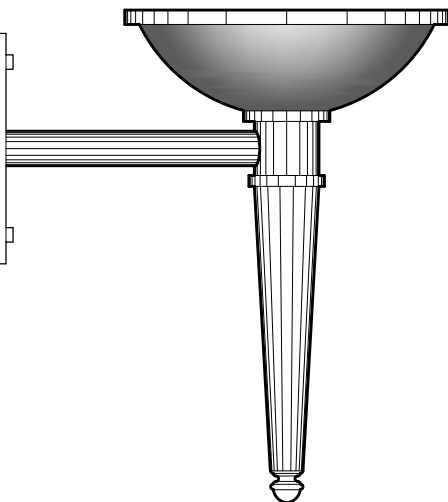

## WALL BRACKET

**WB2617**  
9" DIA x 12" PROJ  
24" OVERALL HEIGHT  
ALUMINUM METALWORK  
CLEAR ACRYLIC DIFFUSER WITH HAND  
PAINTED "UMBER" FAUX ALABASTER FINISH

**WB1882**  
11" DIA x 16" PROJ  
18" OVERALL HEIGHT  
ALUMINUM METALWORK  
ACRYLIC BOWL WITH FAUX ALABASTER FINISH

DIMENSIONS AND MATERIALS CAN BE  
MODIFIED TO MEET YOUR SPECIFICATIONS

CREATIVE LIGHT SOURCE