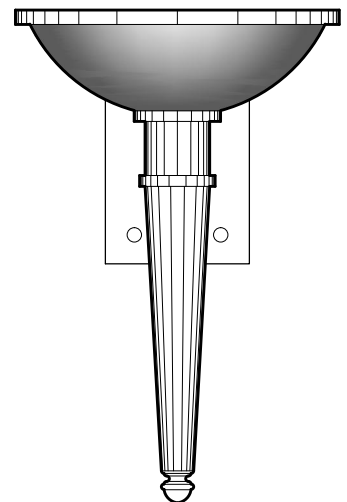

## WALL BRACKET

**WB2617**  
9" DIA x 12" PROJ  
24" OVERALL HEIGHT  
ALUMINUM METALWORK  
CLEAR ACRYLIC DIFFUSER WITH HAND  
PAINTED "UMBER" FAUX ALABASTER FINISH

**WB1882**  
11" DIA x 16" PROJ  
18" OVERALL HEIGHT  
ALUMINUM METALWORK  
ACRYLIC BOWL WITH FAUX ALABASTER FINISH

DIMENSIONS AND MATERIALS CAN BE  
MODIFIED TO MEET YOUR SPECIFICATIONS

CREATIVE LIGHT SOURCE