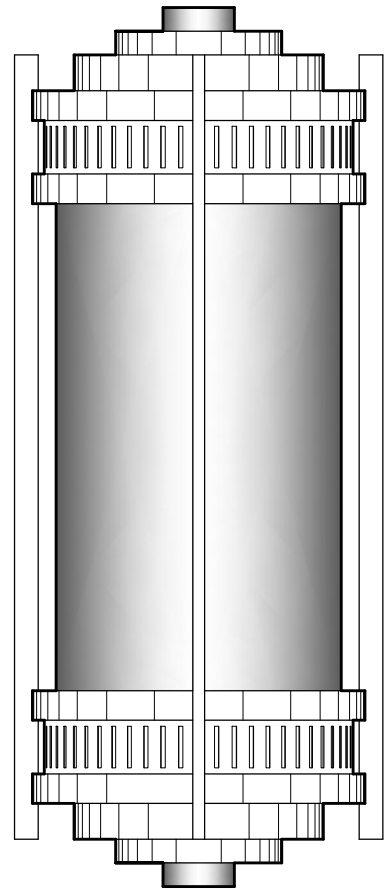

WALL BRACKET

WB1877

14" DIA x 19" PROJ

37" OVERALL HEIGHT

STAINLESS STEEL METALWORK

TRANSLUCENT WHITE ACRYLIC DIFFUSER

DIMENSIONS AND MATERIALS CAN BE
MODIFIED TO MEET YOUR SPECIFICATIONS

CREATIVE LIGHT SOURCE