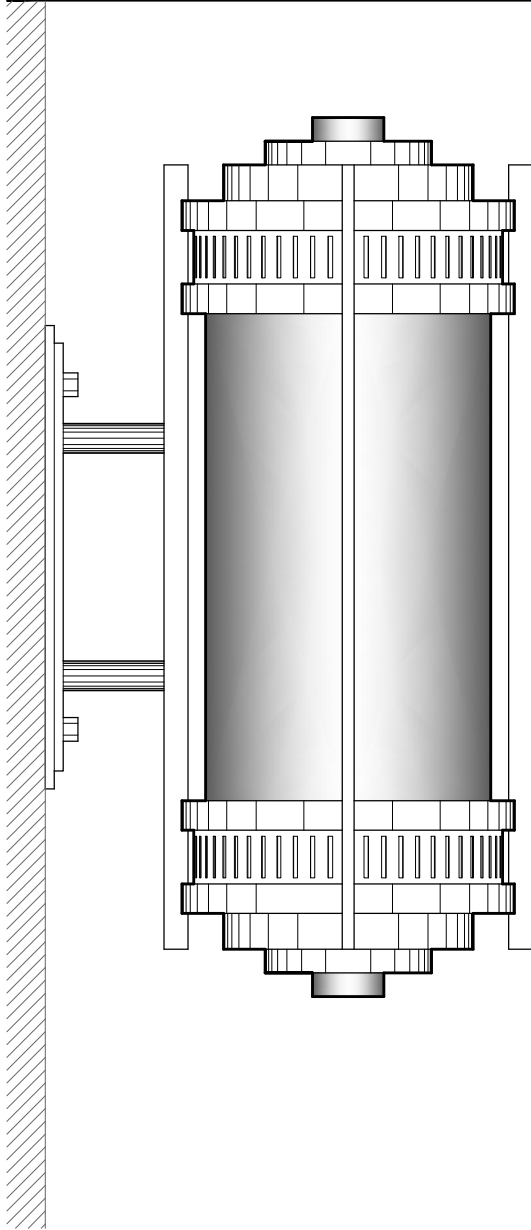

WALL BRACKET

WB1877

14" DIA x 19" PROJ

37" OVERALL HEIGHT

STAINLESS STEEL METALWORK

TRANSLUCENT WHITE ACRYLIC DIFFUSER

DIMENSIONS AND MATERIALS CAN BE
MODIFIED TO MEET YOUR SPECIFICATIONS

CREATIVE LIGHT SOURCE