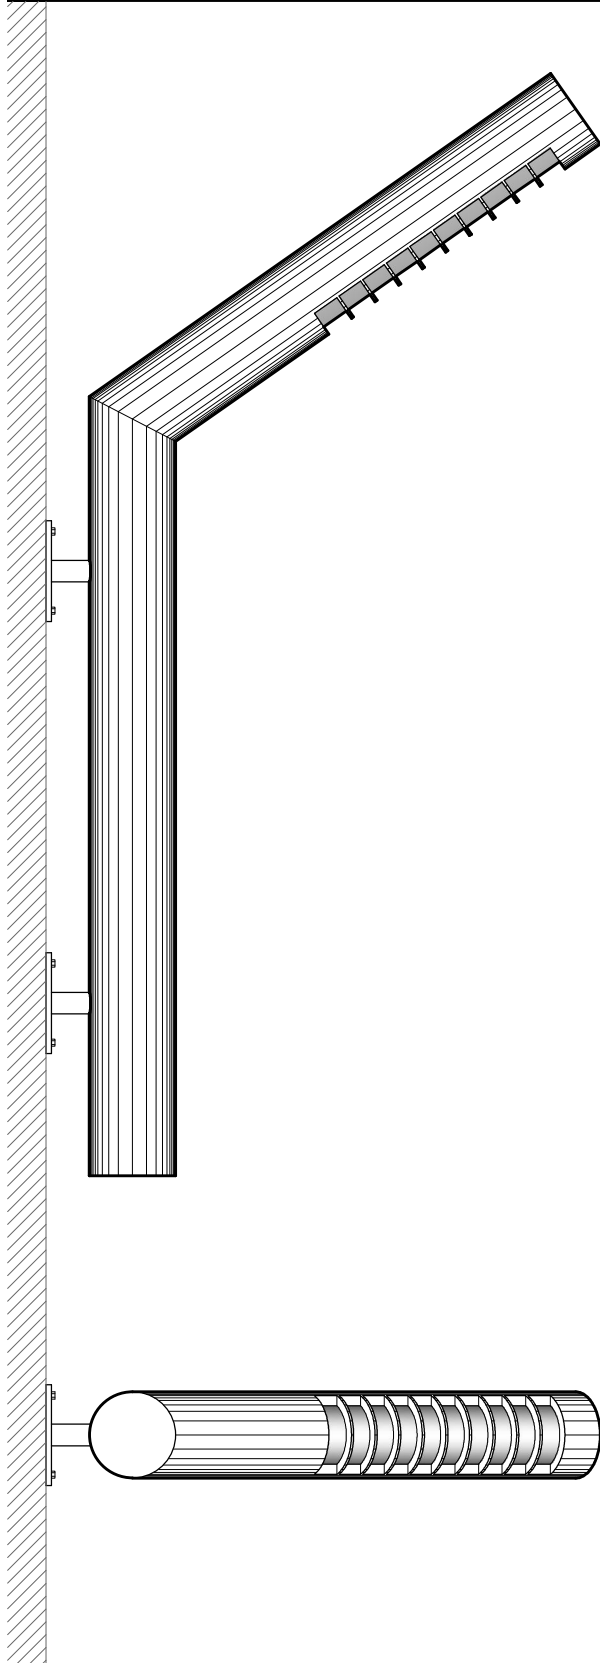

WALL BRACKET

WB1709
6" DIA x 39" PROJ
77" OVERALL HEIGHT
ALUMINUM METALWORK
TRANSLUCENT WHITE ACRYLIC DIFFUSER

DIMENSIONS AND MATERIALS CAN BE
MODIFIED TO MEET YOUR SPECIFICATIONS

CREATIVE LIGHT SOURCE