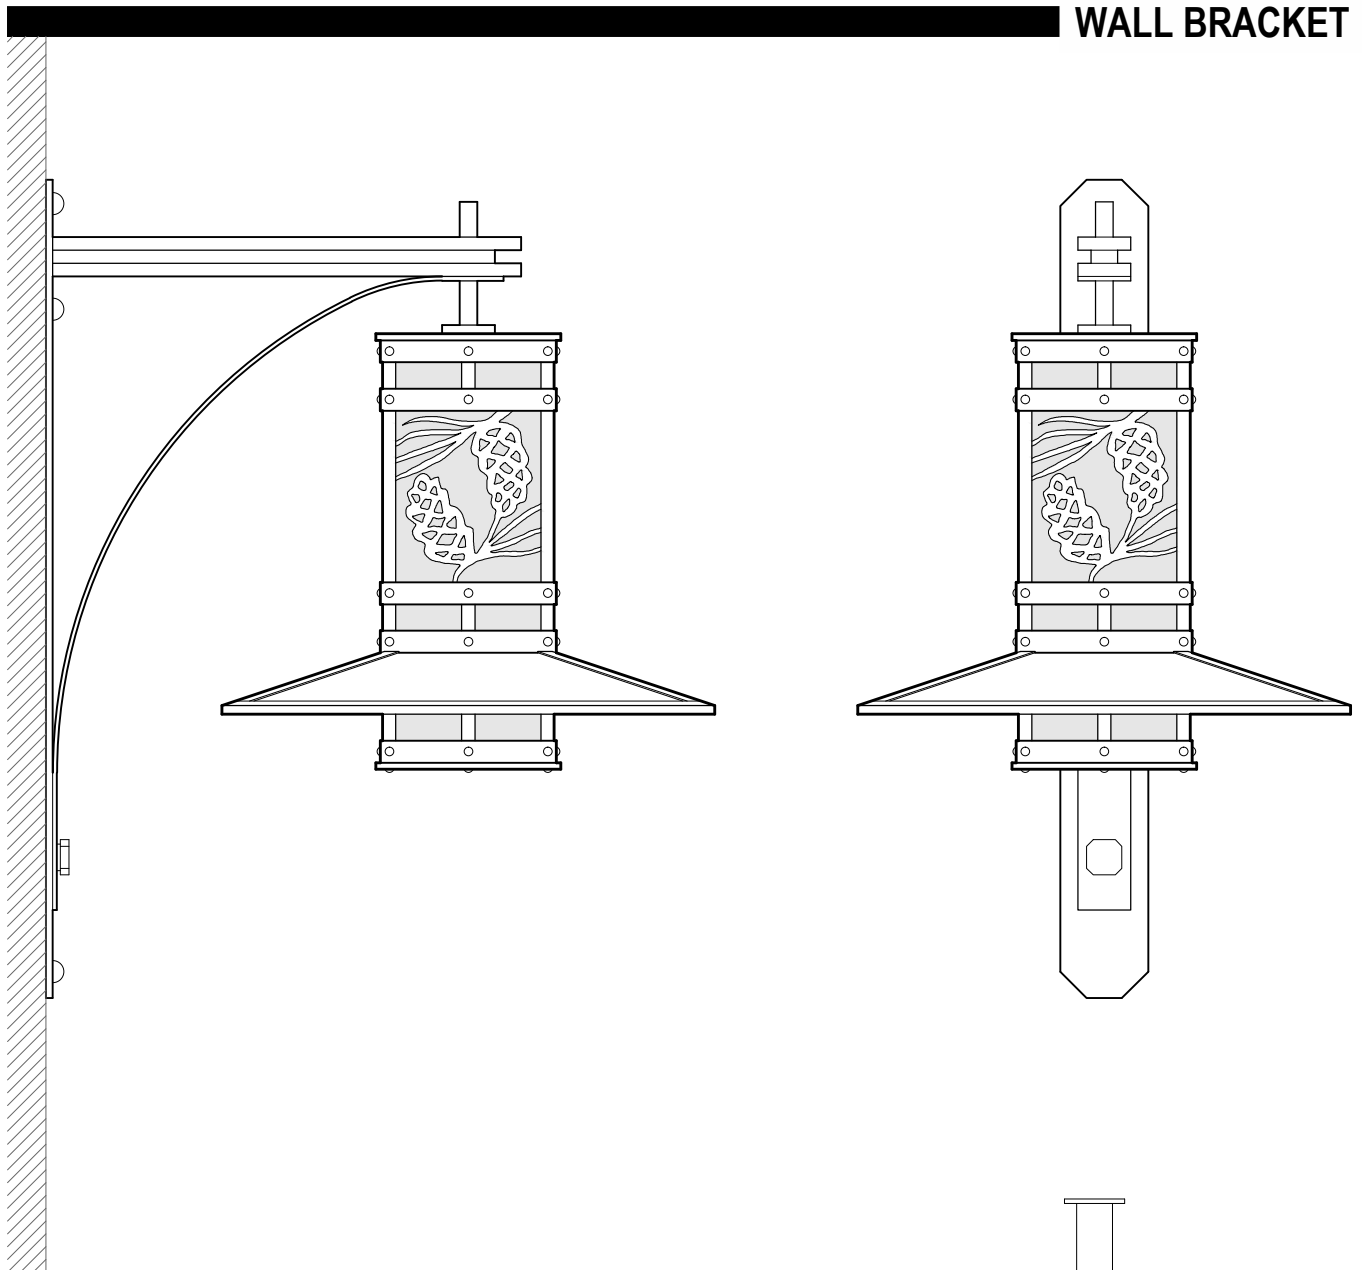

WALL BRACKET

WB1682

28" SQUARE x 38" PROJ

47" OVERALL HEIGHT

ALUMINUM METALWORK

TRANSLUCENT WHITE ACRYLIC DIFFUSER

DIMENSIONS AND MATERIALS CAN BE
MODIFIED TO MEET YOUR SPECIFICATIONS

CREATIVE LIGHT SOURCE