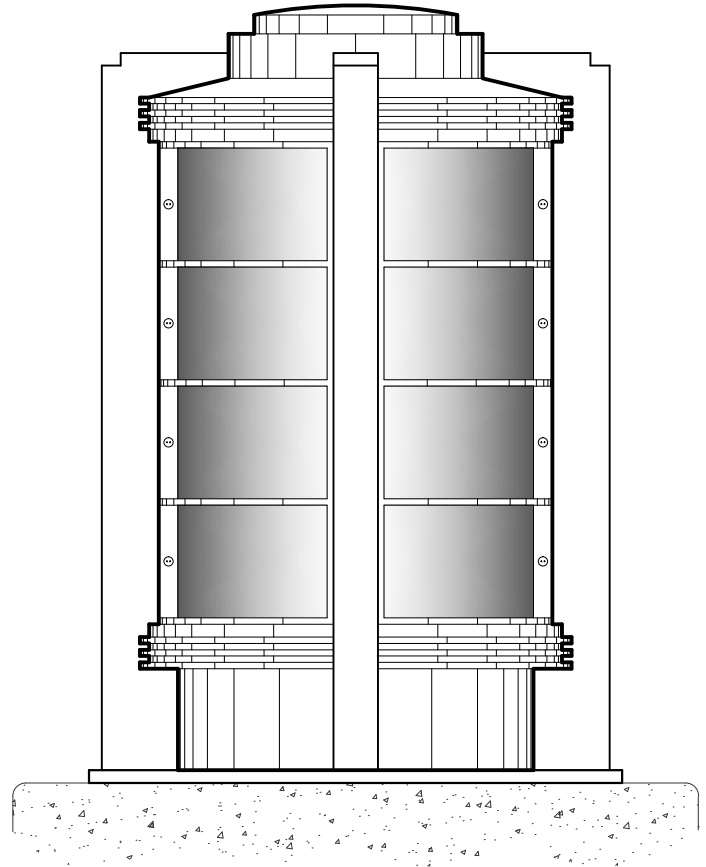

PM1955

21" DIAMETER
31" OVERALL HEIGHT
ALUMINUM METALWORK
TRANSLUCENT WHITE ACRYLIC DIFFUSER

PM1991

17" ACROSS FLATS
44" OVERALL HEIGHT
ALUMINUM METALWORK
TRANSLUCENT WHITE ACRYLIC DIFFUSER

DIMENSIONS AND MATERIALS CAN BE
MODIFIED TO MEET YOUR SPECIFICATIONS