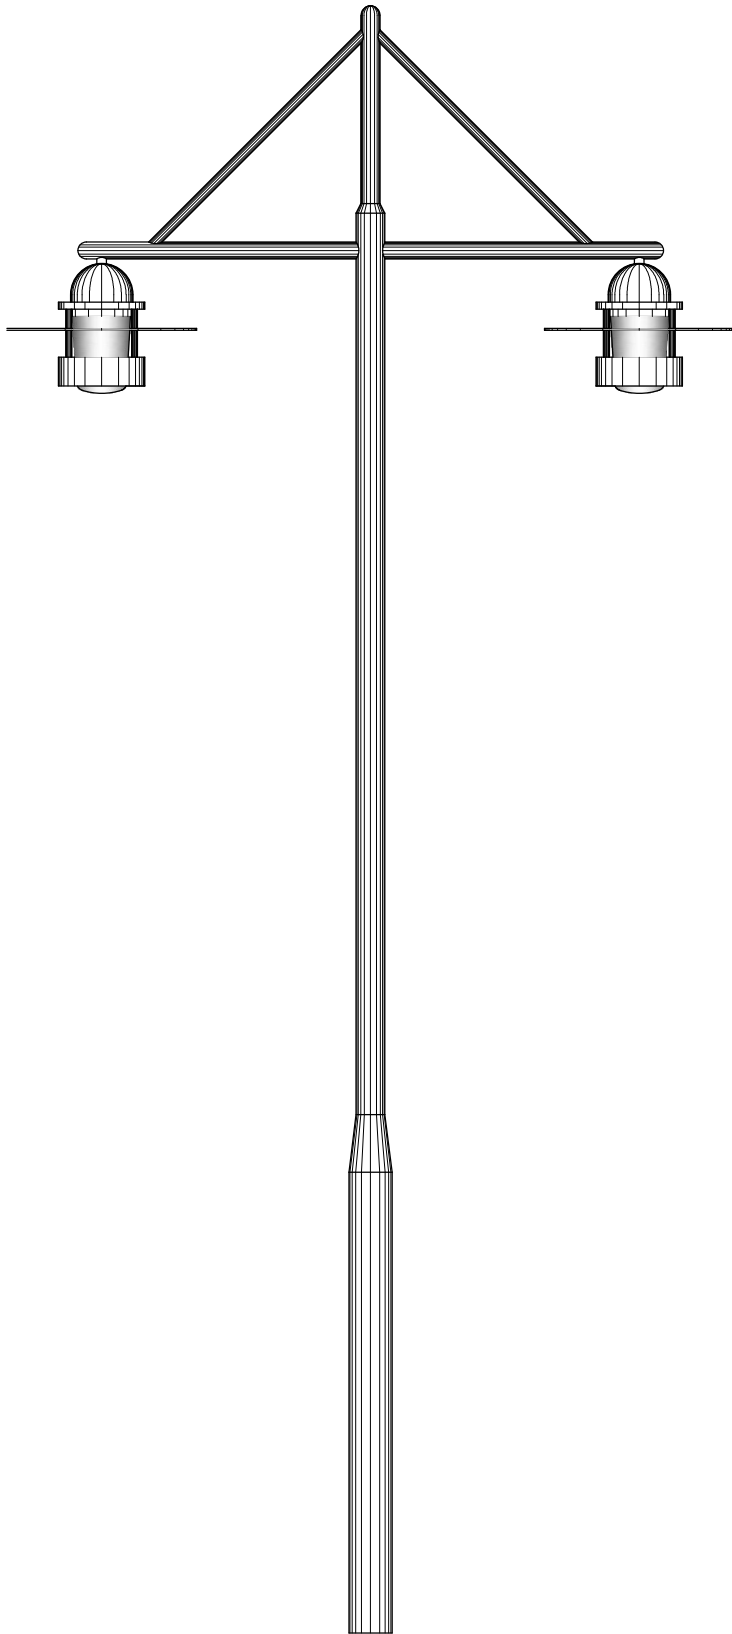

# POLE LIGHT

**PL1507**  
76" W x 20" D  
170" OVERALL HEIGHT  
ALUMINUM METALWORK  
CLEAR PRISMATIC GLASS GLOBE

DIMENSIONS AND MATERIALS CAN BE  
MODIFIED TO MEET YOUR SPECIFICATIONS

CREATIVE LIGHT SOURCE