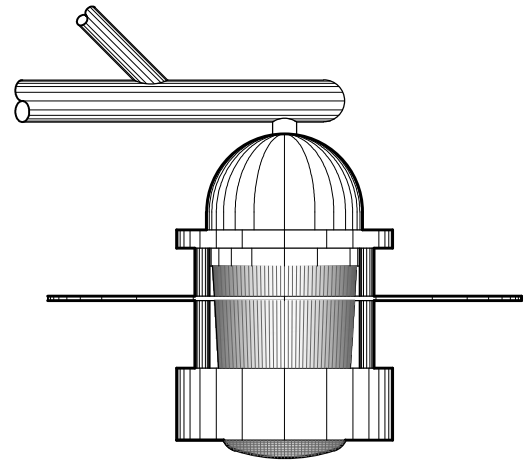

# POLE LIGHT

**PL1507**  
76" W x 20" D  
170" OVERALL HEIGHT  
ALUMINUM METALWORK  
CLEAR PRISMATIC GLASS GLOBE

DIMENSIONS AND MATERIALS CAN BE  
MODIFIED TO MEET YOUR SPECIFICATIONS

CREATIVE LIGHT SOURCE