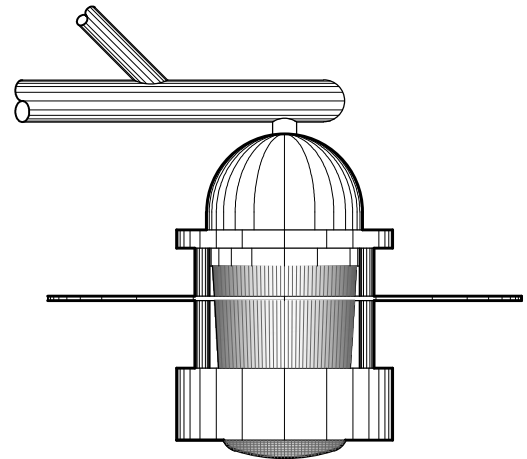

# POLE LIGHT

**PL1507**  
76" W x 20" D  
170" OVERALL HEIGHT  
ALUMINUM METALWORK  
CLEAR PRISMATIC GLASS GLOBE

DIMENSIONS AND MATERIALS CAN BE  
MODIFIED TO MEET YOUR SPECIFICATIONS

CREATIVE LIGHT SOURCE