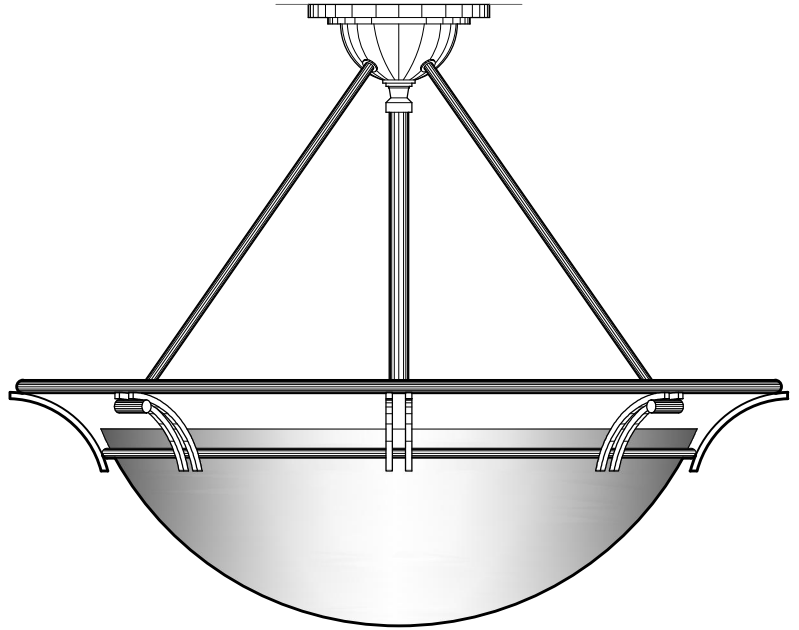

P2254

30" DIAMETER
24" OVERALL HEIGHT
BRASS METALWORK
ACRYLIC BOWL WITH FAUX ALABASTER FINISH

P2621

73" DIAMETER
66" OVERALL HEIGHT
BRONZE METALWORK
TRANSLUCENT WHITE ACRYLIC DIFFUSER WITH
SANDBLASTED FINISH OUTSIDE