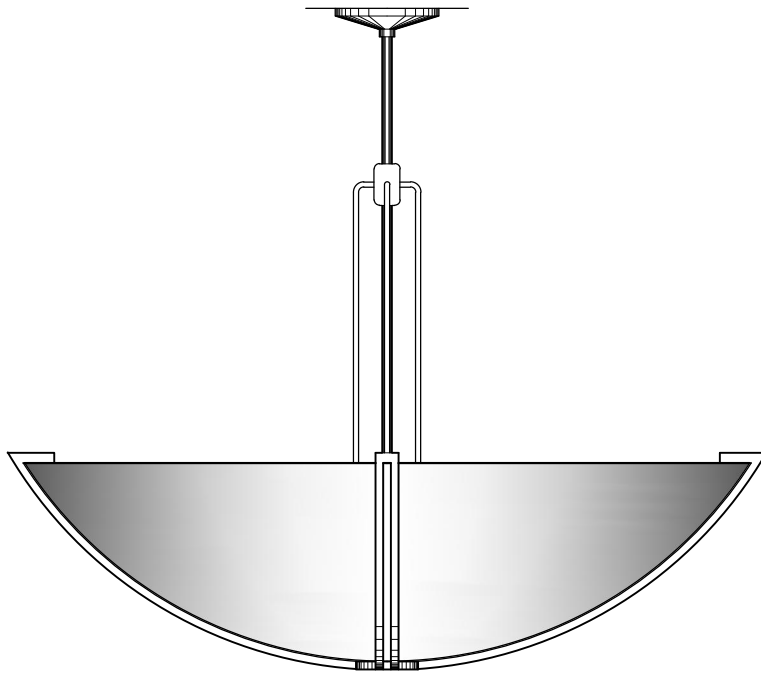

P2254

30" DIAMETER
24" OVERALL HEIGHT
BRASS METALWORK
ACRYLIC BOWL WITH FAUX ALABASTER FINISH

P2621

73" DIAMETER
66" OVERALL HEIGHT
BRONZE METALWORK
TRANSLUCENT WHITE ACRYLIC DIFFUSER WITH
SANDBLASTED FINISH OUTSIDE

DIMENSIONS AND MATERIALS CAN BE
MODIFIED TO MEET YOUR SPECIFICATIONS