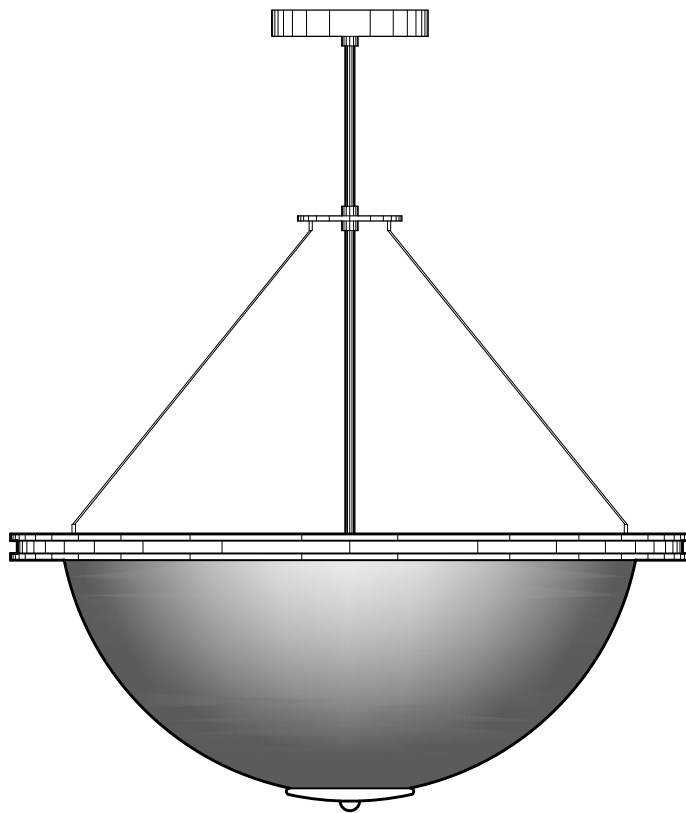

**P1816**

52" DIAMETER  
57" OVERALL HEIGHT  
ALUMINUM METALWORK  
TRANSLUCENT WHITE ACRYLIC BOWL

**P1840**

48" SQUARE  
54" OVERALL HEIGHT  
BRONZE METALWORK  
TRANSLUCENT WHITE ACRYLIC DIFFUSER

DIMENSIONS AND MATERIALS CAN BE  
MODIFIED TO MEET YOUR SPECIFICATIONS