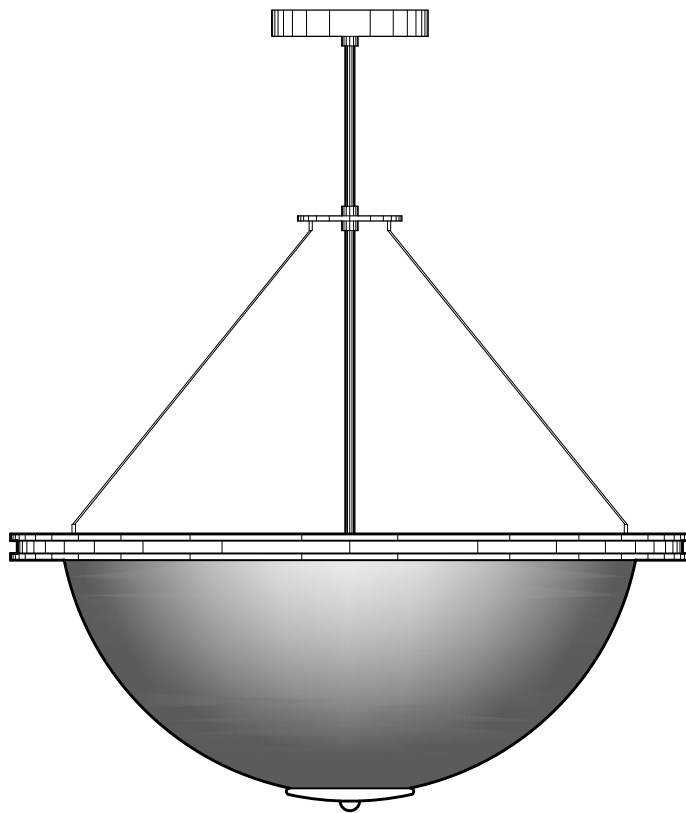

P1816

52" DIAMETER
57" OVERALL HEIGHT
ALUMINUM METALWORK
TRANSLUCENT WHITE ACRYLIC BOWL

P1840

48" SQUARE
54" OVERALL HEIGHT
BRONZE METALWORK
TRANSLUCENT WHITE ACRYLIC DIFFUSER

DIMENSIONS AND MATERIALS CAN BE
MODIFIED TO MEET YOUR SPECIFICATIONS