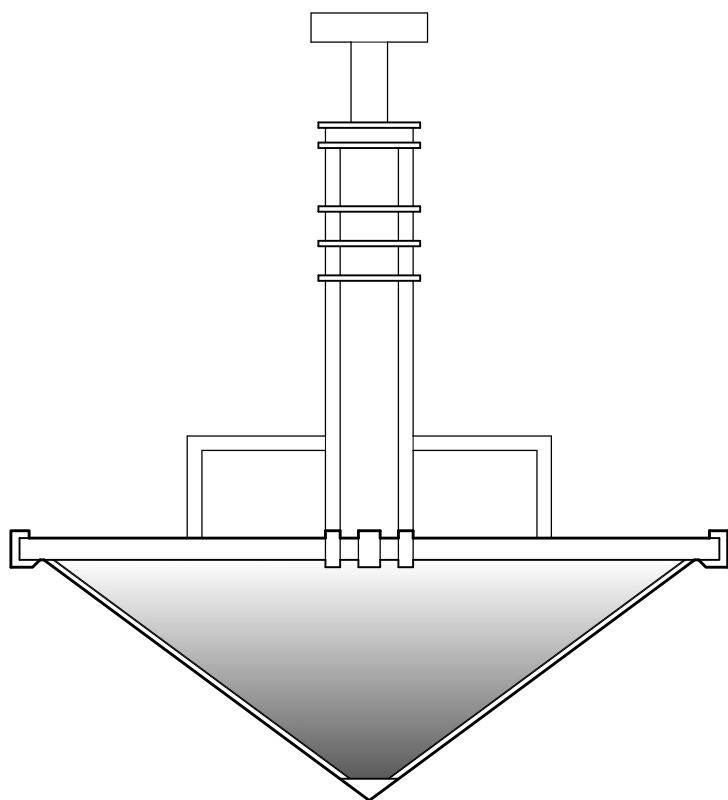

**P1816**

52" DIAMETER  
57" OVERALL HEIGHT  
ALUMINUM METALWORK  
TRANSLUCENT WHITE ACRYLIC BOWL

**P1840**

48" SQUARE  
54" OVERALL HEIGHT  
BRONZE METALWORK  
TRANSLUCENT WHITE ACRYLIC DIFFUSER

DIMENSIONS AND MATERIALS CAN BE  
MODIFIED TO MEET YOUR SPECIFICATIONS