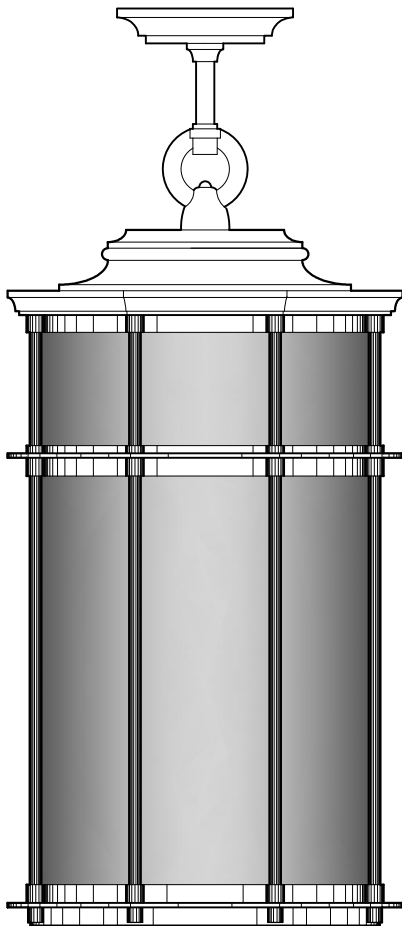

P1616

27" DIAMETER
72" OVERALL HEIGHT
ALUMINUM METALWORK
TRANSLUCENT WHITE ACRYLIC DIFFUSER

P2785

16" DIAMETER
46" OVERALL HEIGHT
BRONZE - SATIN OXIDIZED OIL RUBBED FINISH
TRANSLUCENT WHITE ACRYLIC DIFFUSER
SANDBLASTED OUTSIDE