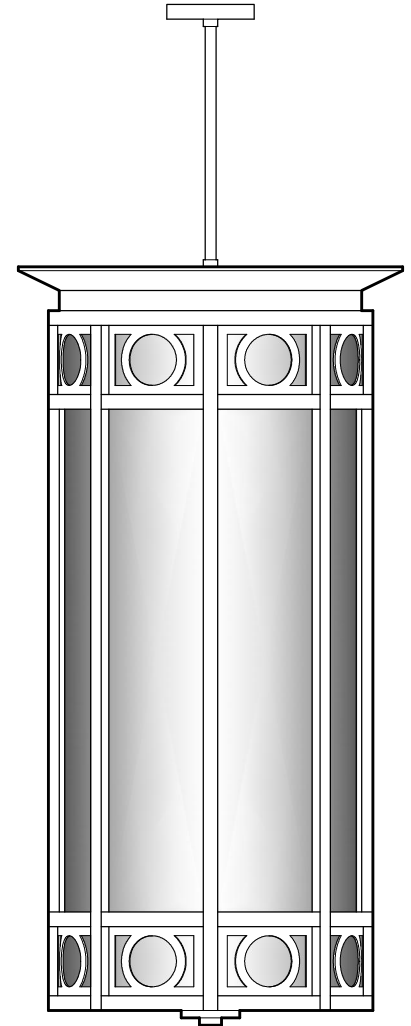

P1616

27" DIAMETER
72" OVERALL HEIGHT
ALUMINUM METALWORK
TRANSLUCENT WHITE ACRYLIC DIFFUSER

P2785

16" DIAMETER
46" OVERALL HEIGHT
BRONZE - SATIN OXIDIZED OIL RUBBED FINISH
TRANSLUCENT WHITE ACRYLIC DIFFUSER
SANDBLASTED OUTSIDE