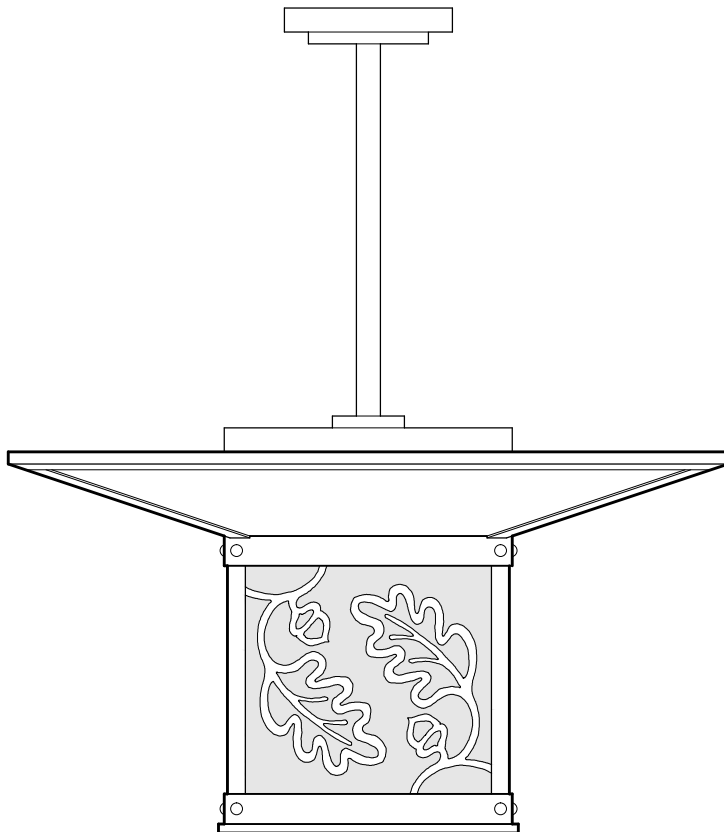

**P1612**  
36" DIAMETER  
19" OVERALL HEIGHT  
STEEL METALWORK  
TRANSLUCENT WHITE ACRYLIC BOWL

**P1679**  
30" SQUARE  
35" OVERALL HEIGHT  
ALUMINUM METALWORK  
TRANSLUCENT WHITE ACRYLIC DIFFUSER

DIMENSIONS AND MATERIALS CAN BE  
MODIFIED TO MEET YOUR SPECIFICATIONS