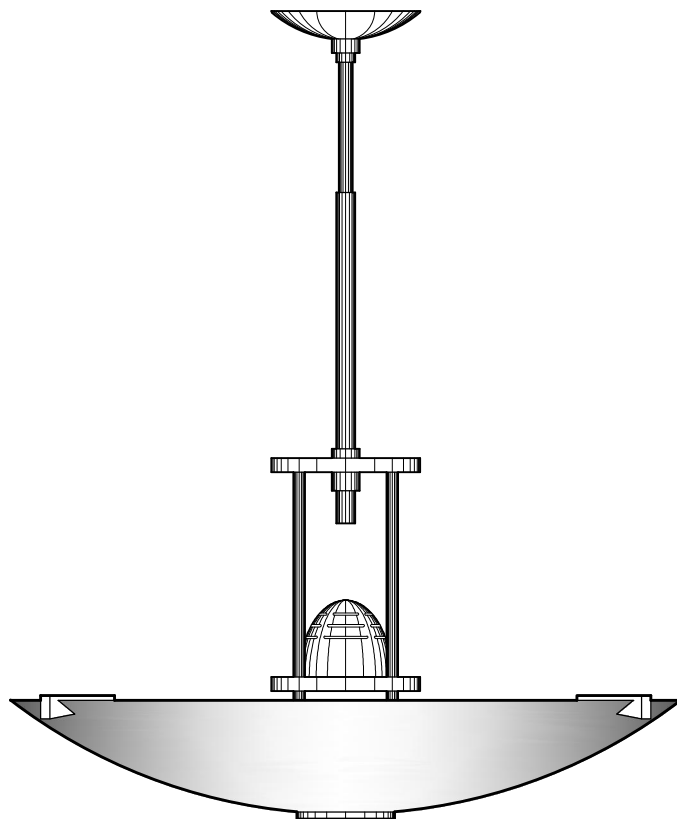

**P1575**

36" DIAMETER  
43" HEIGHT  
BRONZE METALWORK  
TRANSLUCENT WHITE ACRYLIC DIFFUSER

**P2255**

30" DIAMETER  
30" OVERALL HEIGHT  
BRASS METALWORK  
ACRYLIC BOWL WITH FAUX ALABASTER FINISH

DIMENSIONS AND MATERIALS CAN BE  
MODIFIED TO MEET YOUR SPECIFICATIONS