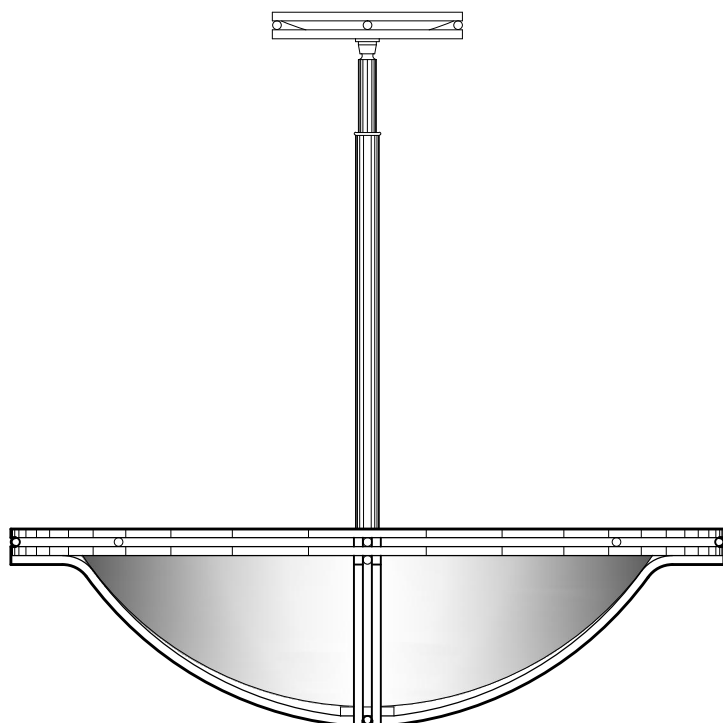

**P1575**

36" DIAMETER  
43" HEIGHT  
BRONZE METALWORK  
TRANSLUCENT WHITE ACRYLIC DIFFUSER

**P2255**

30" DIAMETER  
30" OVERALL HEIGHT  
BRASS METALWORK  
ACRYLIC BOWL WITH FAUX ALABASTER FINISH

DIMENSIONS AND MATERIALS CAN BE  
MODIFIED TO MEET YOUR SPECIFICATIONS