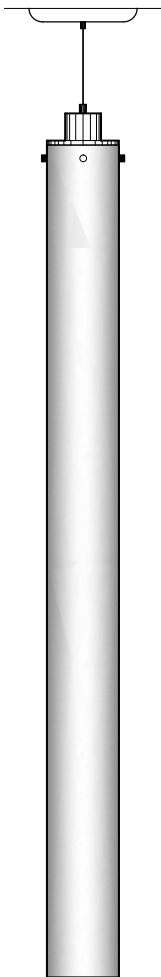

P1420
12" DIAMETER
75" OVERALL HEIGHT
STAINLESS STEEL METALWORK
TRANSLUCENT WHITE ACRYLIC DIFFUSER

P2644
25" SQUARE
59" OVERALL HEIGHT
STAINLESS STEEL
GLASS DIFFUSER WITH HEAVY
SANDBLASTED FINISH OUTSIDE

DIMENSIONS AND MATERIALS CAN BE
MODIFIED TO MEET YOUR SPECIFICATIONS