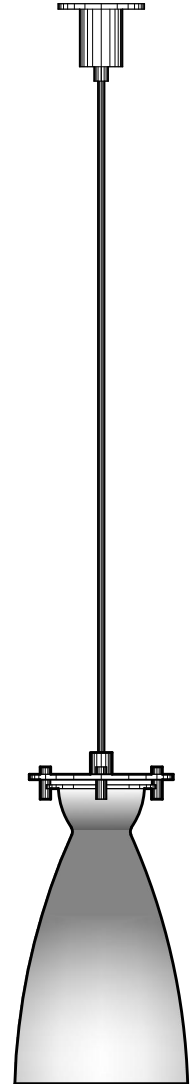

P1420
12" DIAMETER
75" OVERALL HEIGHT
STAINLESS STEEL METALWORK
TRANSLUCENT WHITE ACRYLIC DIFFUSER

P2644
25" SQUARE
59" OVERALL HEIGHT
STAINLESS STEEL
GLASS DIFFUSER WITH HEAVY
SANDBLASTED FINISH OUTSIDE

DIMENSIONS AND MATERIALS CAN BE
MODIFIED TO MEET YOUR SPECIFICATIONS