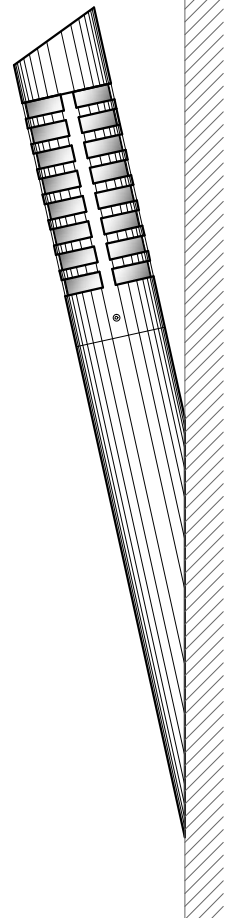

**WS2530**  
3" DIA x 4" PROJ  
20" OVERALL HEIGHT  
STAINLESS STEEL  
TRANSLUCENT WHITE ACRYLIC DIFFUSER

**WS2558**  
4" DIA x 7" PROJ  
32" OVERALL HEIGHT  
STAINLESS STEEL  
CLEAR ACRYLIC DIFFUSER WITH  
SANDBLASTED FINISH OUTSIDE

DIMENSIONS AND MATERIALS CAN BE  
MODIFIED TO MEET YOUR SPECIFICATIONS