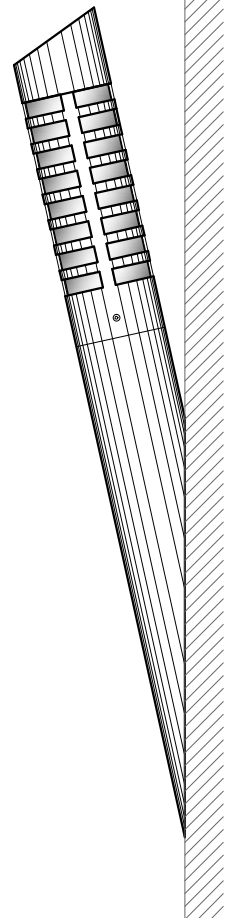

WS2530
3" DIA x 4" PROJ
20" OVERALL HEIGHT
STAINLESS STEEL
TRANSLUCENT WHITE ACRYLIC DIFFUSER

WS2558
4" DIA x 7" PROJ
32" OVERALL HEIGHT
STAINLESS STEEL
CLEAR ACRYLIC DIFFUSER WITH
SANDBLASTED FINISH OUTSIDE

DIMENSIONS AND MATERIALS CAN BE
MODIFIED TO MEET YOUR SPECIFICATIONS