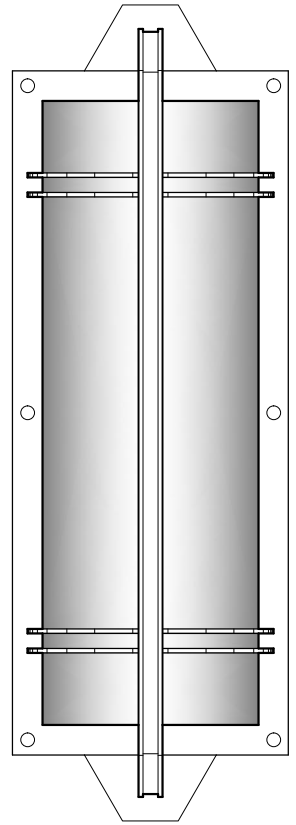

WS2028
12" W x 34" H x 7" D
ALUMINUM METALWORK
TRANSLUCENT WHITE ACRYLIC DIFFUSER

DIMENSIONS AND MATERIALS CAN BE
MODIFIED TO MEET YOUR SPECIFICATIONS

WS1663
7" W x 18" H x 4" D
STAINLESS STEEL METALWORK
TRANSLUCENT WHITE ACRYLIC DIFFUSER