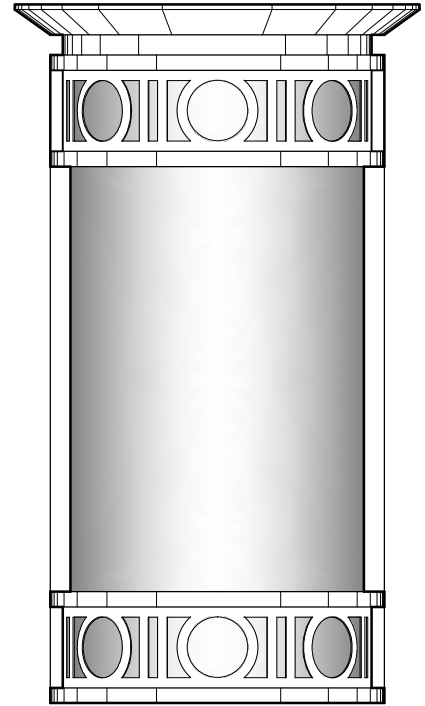

**WS1611**  
10" W x 18" H x 5" D  
STAINLESS STEEL METALWORK  
TRANSLUCENT WHITE ACRYLIC DIFFUSER

DIMENSIONS AND MATERIALS CAN BE  
MODIFIED TO MEET YOUR SPECIFICATIONS

**WS1950**  
10" W x 14" H x 4" D  
BRONZE METALWORK  
TRANSLUCENT WHITE GLASS