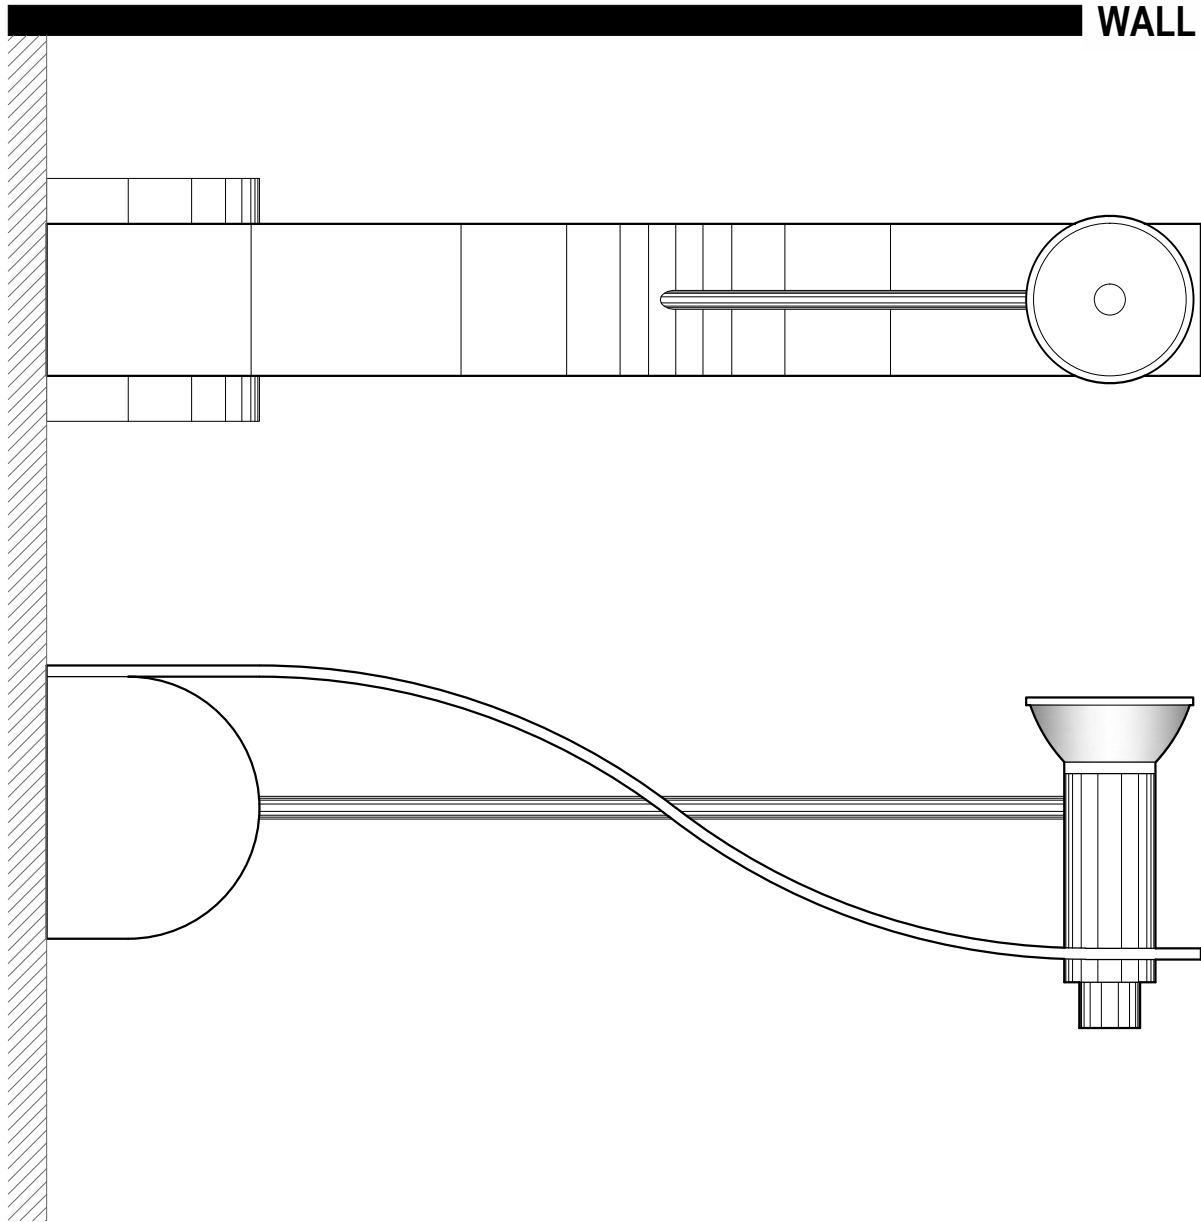

WALL SCONCE

WS1357

4" W x 5" H x 19" PROJ
COPPER METALWORK
DICHROIC FROSTED GLASS BOWL

DIMENSIONS AND MATERIALS CAN BE
MODIFIED TO MEET YOUR SPECIFICATIONS

CREATIVE LIGHT SOURCE