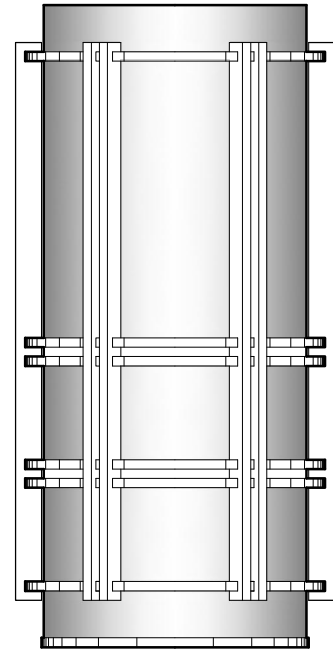

WS1346
9" W x 17" H x 4" D
ALUMINUM METALWORK
TRANSLUCENT WHITE ACRYLIC DIFFUSER

DIMENSIONS AND MATERIALS CAN BE
MODIFIED TO MEET YOUR SPECIFICATIONS

WS1391
7" W x 17" H x 5" D
STAINLESS STEEL METALWORK
TRANSLUCENT WHITE ACRYLIC DIFFUSER