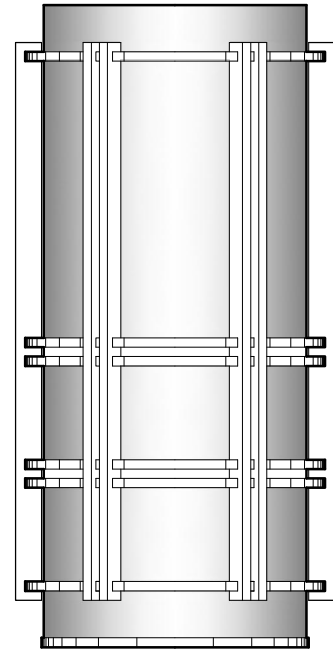

**WS1346**  
9" W x 17" H x 4" D  
ALUMINUM METALWORK  
TRANSLUCENT WHITE ACRYLIC DIFFUSER

DIMENSIONS AND MATERIALS CAN BE  
MODIFIED TO MEET YOUR SPECIFICATIONS

**WS1391**  
7" W x 17" H x 5" D  
STAINLESS STEEL METALWORK  
TRANSLUCENT WHITE ACRYLIC DIFFUSER