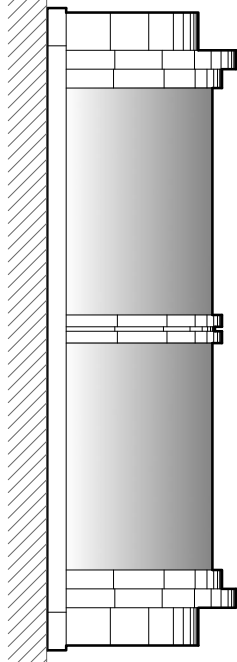

**WS1346**  
9" W x 17" H x 4" D  
ALUMINUM METALWORK  
TRANSLUCENT WHITE ACRYLIC DIFFUSER

DIMENSIONS AND MATERIALS CAN BE  
MODIFIED TO MEET YOUR SPECIFICATIONS

**WS1391**  
7" W x 17" H x 5" D  
STAINLESS STEEL METALWORK  
TRANSLUCENT WHITE ACRYLIC DIFFUSER