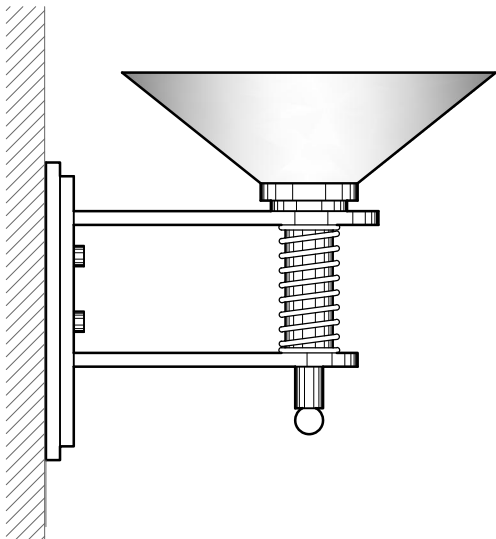

WS1261
13" DIA x 30" H x 14" PROJ
COPPER & STEEL METALWORK
CLEAR SEEDY GLASS SHADE

DIMENSIONS AND MATERIALS CAN BE
MODIFIED TO MEET YOUR SPECIFICATIONS

WS1257
14" DIA x 14" H x 16" PROJ
BRASS & STEEL METALWORK
CLEAR SEEDY GLASS SHADE