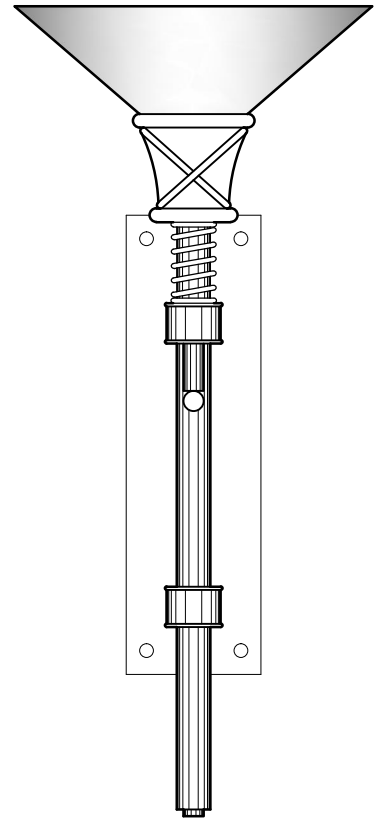

WS1261
13" DIA x 30" H x 14" PROJ
COPPER & STEEL METALWORK
CLEAR SEEDY GLASS SHADE

DIMENSIONS AND MATERIALS CAN BE
MODIFIED TO MEET YOUR SPECIFICATIONS

WS1257
14" DIA x 14" H x 16" PROJ
BRASS & STEEL METALWORK
CLEAR SEEDY GLASS SHADE