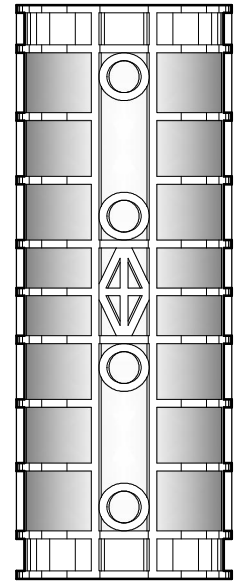

WS1255
7" W x 18" H x 3" D
ALUMINUM METALWORK
TRANSLUCENT WHITE ACRYLIC DIFFUSER

DIMENSIONS AND MATERIALS CAN BE
MODIFIED TO MEET YOUR SPECIFICATIONS

WS1394
10" W x 24" H x 6" D
ALUMINUM METALWORK
TRANSLUCENT WHITE ACRYLIC DIFFUSER