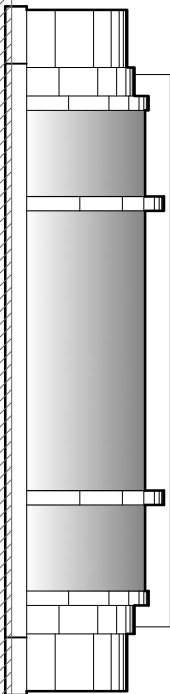

WS1255
7" W x 18" H x 3" D
ALUMINUM METALWORK
TRANSLUCENT WHITE ACRYLIC DIFFUSER

DIMENSIONS AND MATERIALS CAN BE
MODIFIED TO MEET YOUR SPECIFICATIONS

WS1394
10" W x 24" H x 6" D
ALUMINUM METALWORK
TRANSLUCENT WHITE ACRYLIC DIFFUSER