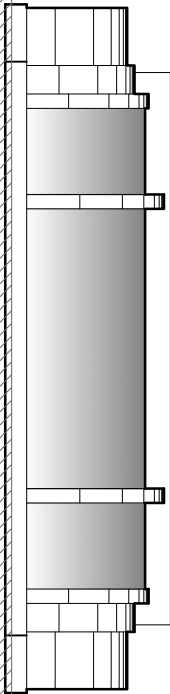

WS1255
7" W x 18" H x 3" D
ALUMINUM METALWORK
TRANSLUCENT WHITE ACRYLIC DIFFUSER

DIMENSIONS AND MATERIALS CAN BE
MODIFIED TO MEET YOUR SPECIFICATIONS

WS1394
10" W x 24" H x 6" D
ALUMINUM METALWORK
TRANSLUCENT WHITE ACRYLIC DIFFUSER