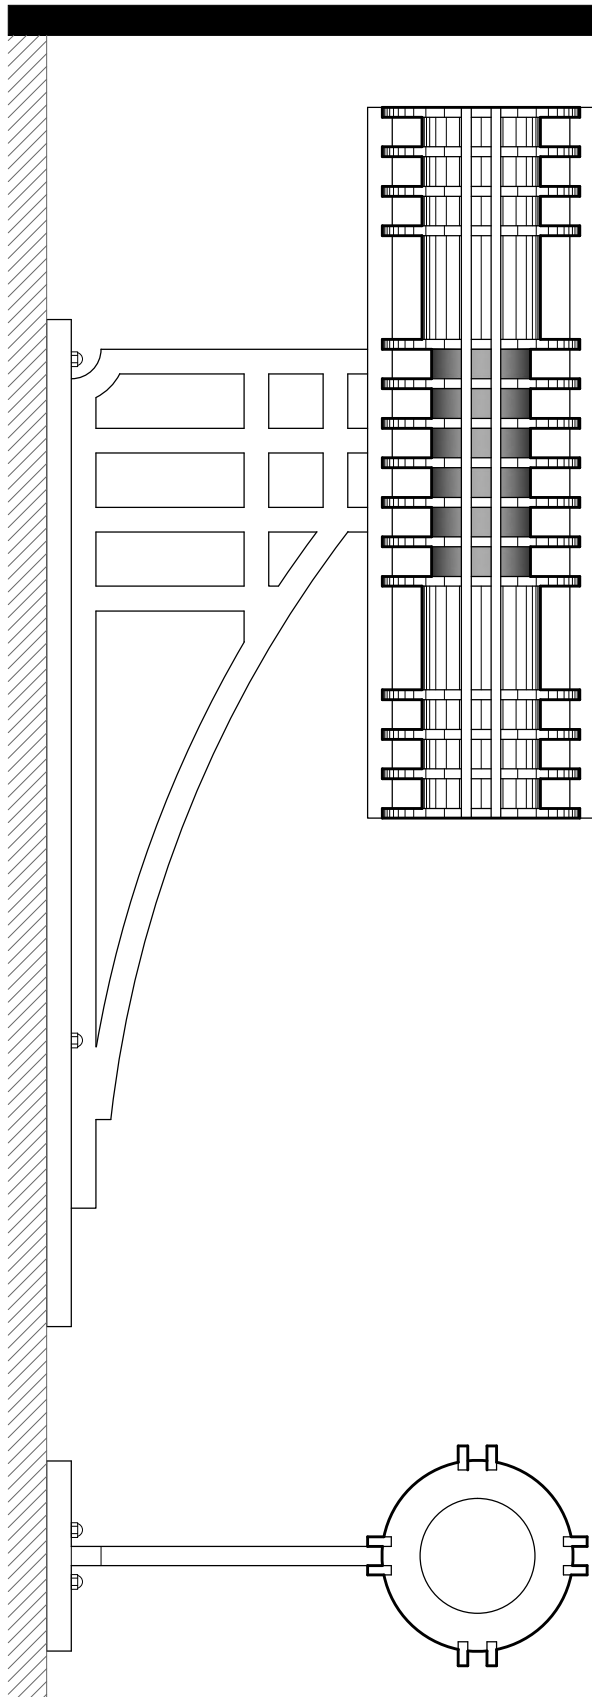

# WALL BRACKET

**WB2730**  
12" DIA. x 28" PROJ.  
62" OVERALL HEIGHT  
ALUMINUM  
TRANSLUCENT WHITE ACRYLIC DIFFUSER

DIMENSIONS AND MATERIALS CAN BE  
MODIFIED TO MEET YOUR SPECIFICATIONS