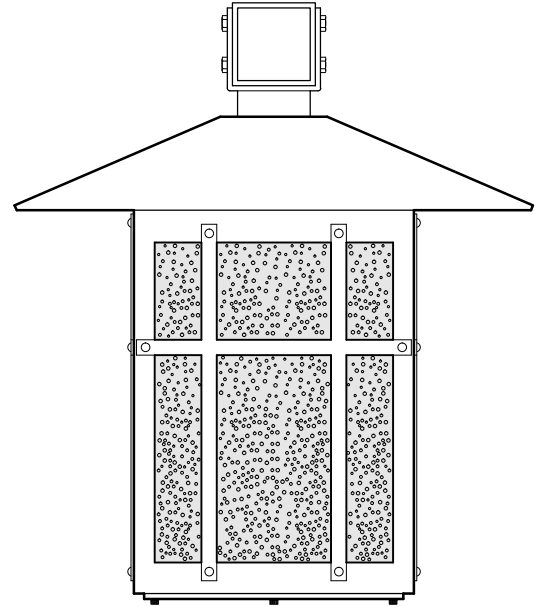

WALL BRACKET

WB2632

25" SQUARE

29" OVERALL HEIGHT

ALUMINUM

AMBER SEEDY SAFETY GLASS DIFFUSER

WITH LIGHT SANDBLASTED FINISH OUTSIDE

DIMENSIONS AND MATERIALS CAN BE
MODIFIED TO MEET YOUR SPECIFICATIONS

CREATIVE LIGHT SOURCE