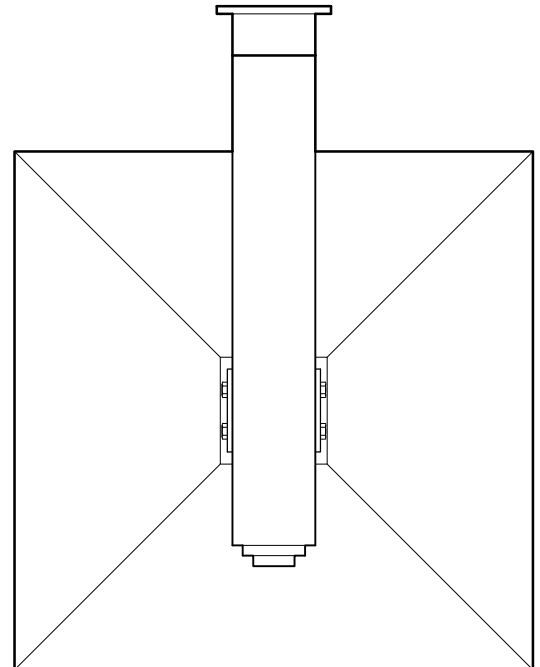

WALL BRACKET

WB2632

25" SQUARE

29" OVERALL HEIGHT

ALUMINUM

AMBER SEEDY SAFETY GLASS DIFFUSER

WITH LIGHT SANDBLASTED FINISH OUTSIDE

DIMENSIONS AND MATERIALS CAN BE
MODIFIED TO MEET YOUR SPECIFICATIONS