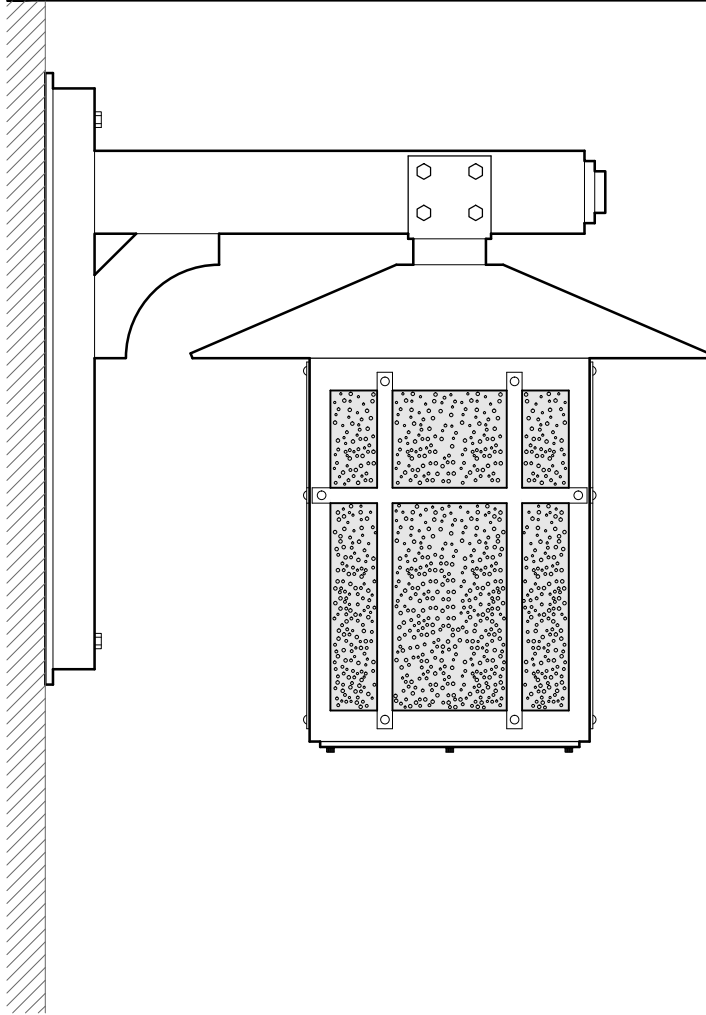

WALL BRACKET

WB2632

25" SQUARE

29" OVERALL HEIGHT

ALUMINUM

AMBER SEEDY SAFETY GLASS DIFFUSER

WITH LIGHT SANDBLASTED FINISH OUTSIDE

DIMENSIONS AND MATERIALS CAN BE
MODIFIED TO MEET YOUR SPECIFICATIONS

CREATIVE LIGHT SOURCE