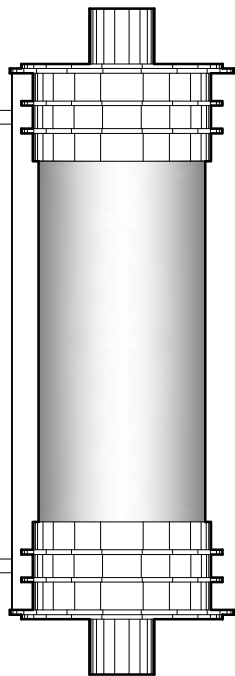

# WALL BRACKET

**WB2220**  
18" DIA x 36" H x 20" PROJ  
ALUMINUM METALWORK  
TRANSLUCENT WHITE ACRYLIC DIFFUSER

DIMENSIONS AND MATERIALS CAN BE  
MODIFIED TO MEET YOUR SPECIFICATIONS

**WB2091**  
12" DIA x 36" H x 14" PROJ  
STAINLESS STEEL METALWORK  
ACRYLIC CYLINDRICAL DIFFUSER