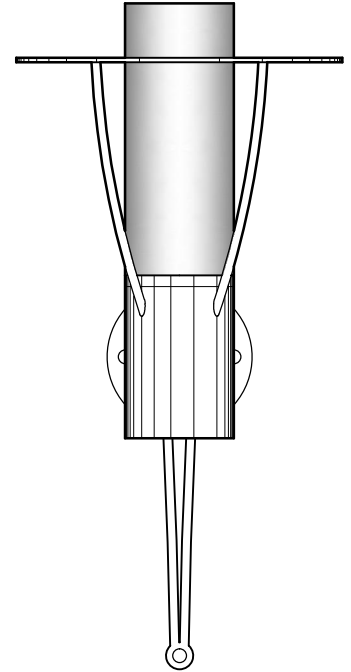

# WALL BRACKET

**WB2220**  
18" DIA x 36" H x 20" PROJ  
ALUMINUM METALWORK  
TRANSLUCENT WHITE ACRYLIC DIFFUSER

DIMENSIONS AND MATERIALS CAN BE  
MODIFIED TO MEET YOUR SPECIFICATIONS

**WB2091**  
12" DIA x 36" H x 14" PROJ  
STAINLESS STEEL METALWORK  
ACRYLIC CYLINDRICAL DIFFUSER

CREATIVE LIGHT SOURCE