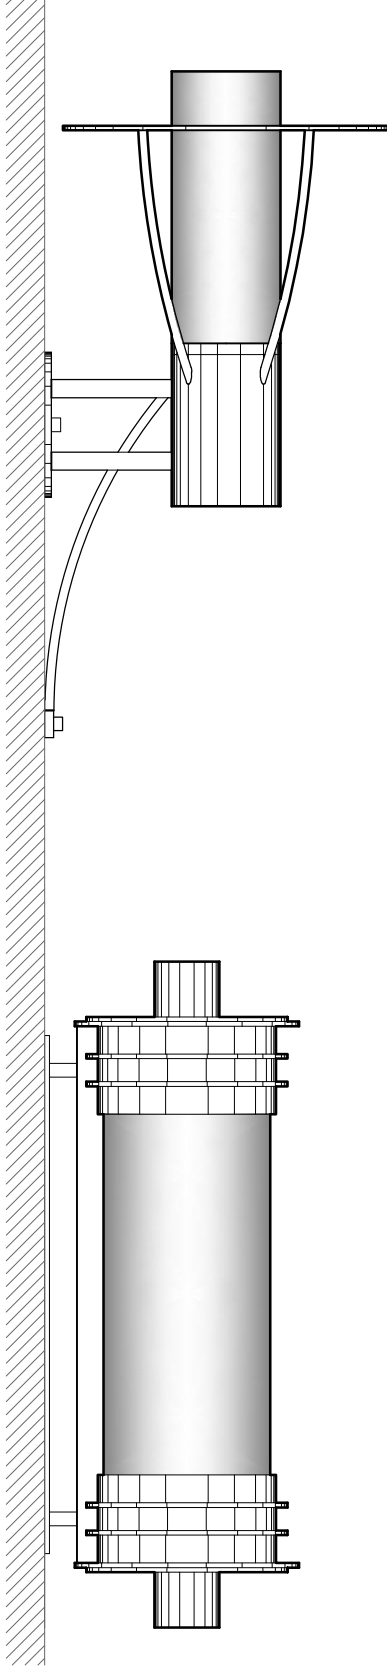

# WALL BRACKET

**WB2220**  
18" DIA x 36" H x 20" PROJ  
ALUMINUM METALWORK  
TRANSLUCENT WHITE ACRYLIC DIFFUSER

DIMENSIONS AND MATERIALS CAN BE  
MODIFIED TO MEET YOUR SPECIFICATIONS

**WB2091**  
12" DIA x 36" H x 14" PROJ  
STAINLESS STEEL METALWORK  
ACRYLIC CYLINDRICAL DIFFUSER

CREATIVE LIGHT SOURCE