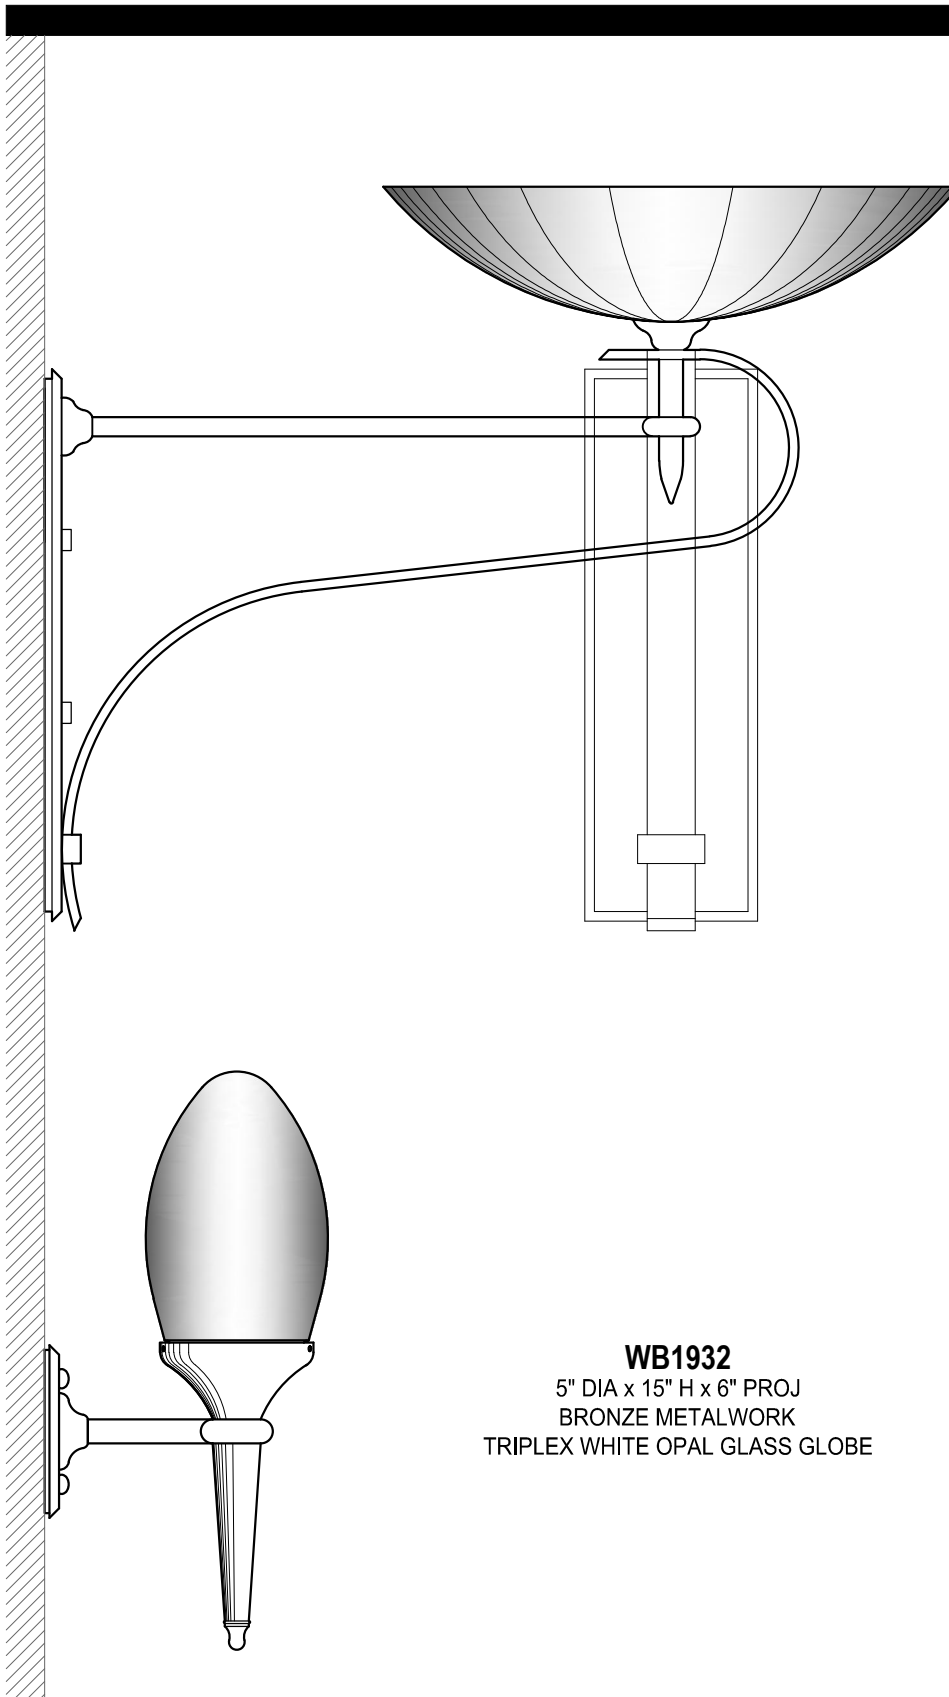

WALL BRACKET

WB1921
15" DIA x 24" H x 24" PROJ
BRONZE METALWORK

WB1932
5" DIA x 15" H x 6" PROJ
BRONZE METALWORK
TRIPLEX WHITE OPAL GLASS GLOBE

CREATIVE LIGHT SOURCE