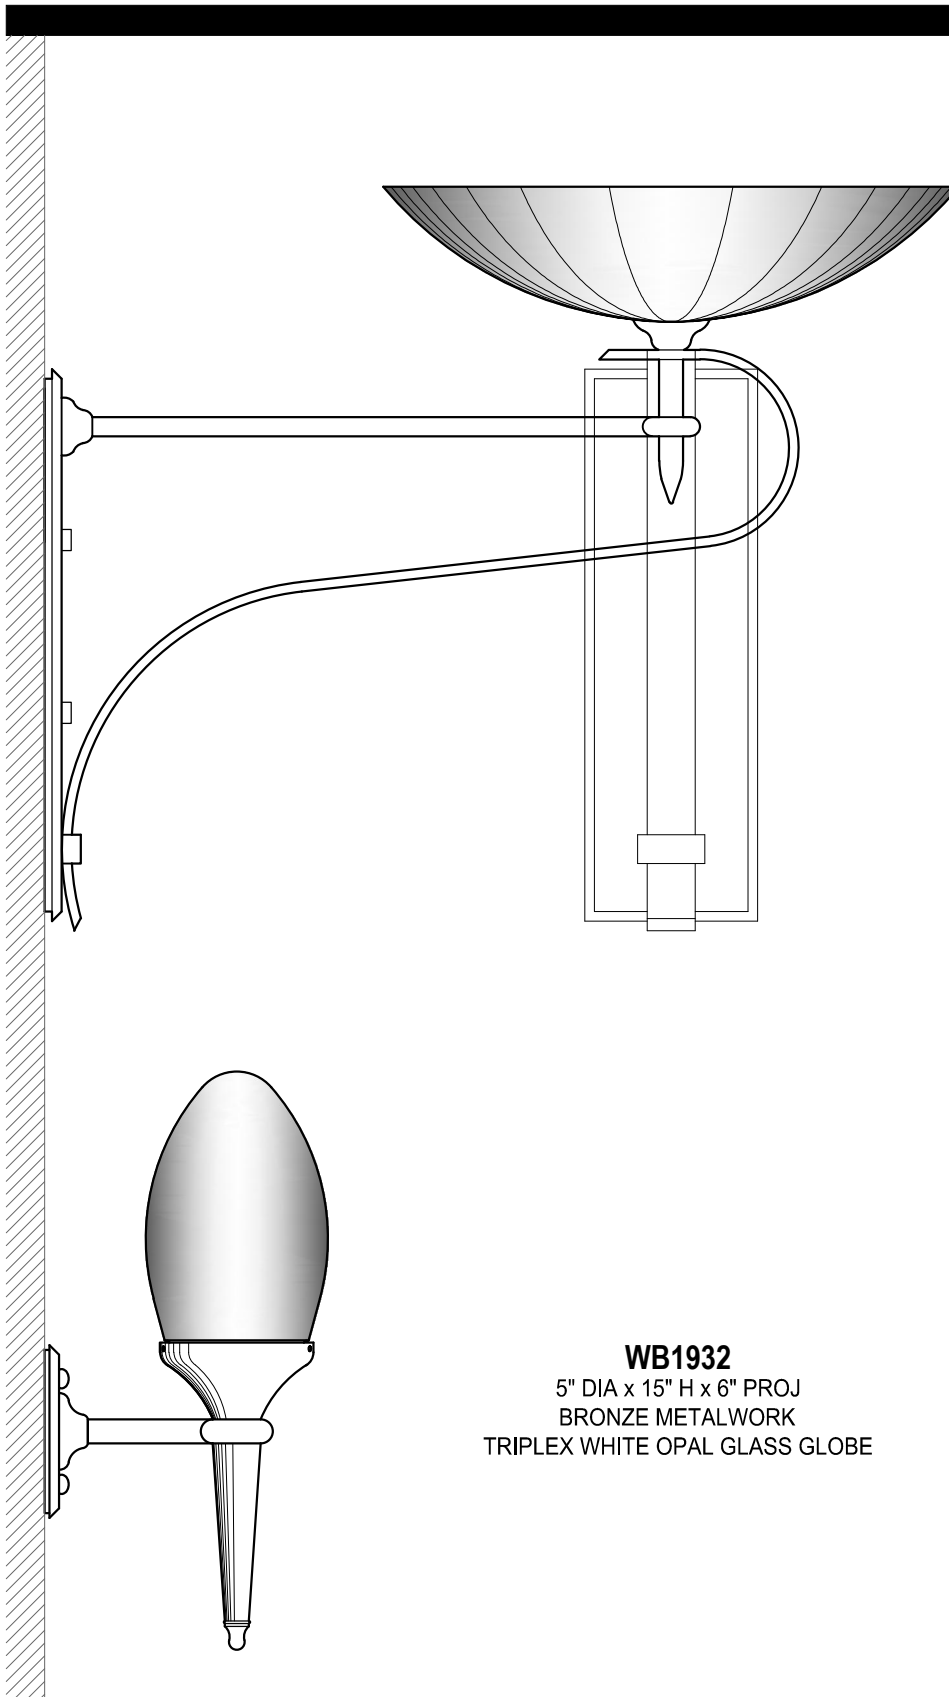

**WALL BRACKET**

**WB1921**  
15" DIA x 24" H x 24" PROJ  
BRONZE METALWORK

**WB1932**  
5" DIA x 15" H x 6" PROJ  
BRONZE METALWORK  
TRIPLEX WHITE OPAL GLASS GLOBE

CREATIVE LIGHT SOURCE