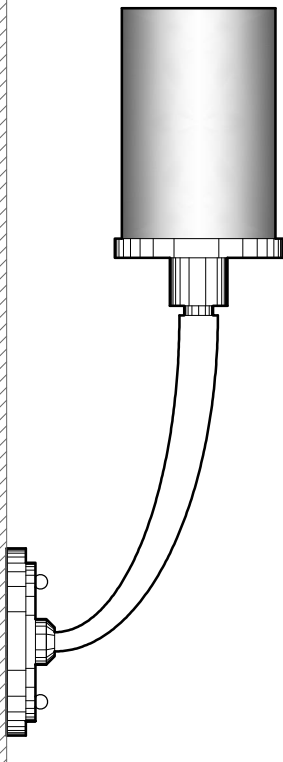

WB1804
6" DIA x 15" H x 7" PROJ
ALUMINUM METALWORK
TRIPLEX WHITE OPAL GLASS SHADE

DIMENSIONS AND MATERIALS CAN BE
MODIFIED TO MEET YOUR SPECIFICATIONS

WB1885
4" DIA x 16" H x 8" PROJ
ALUMINUM METALWORK
TRIPLEX WHITE OPAL GLASS CYLINDER