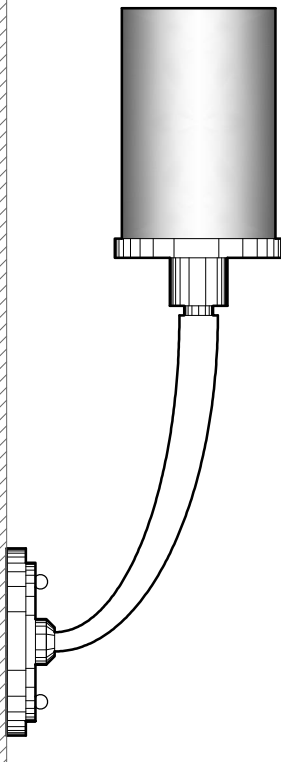

WB1804
6" DIA x 15" H x 7" PROJ
ALUMINUM METALWORK
TRIPLEX WHITE OPAL GLASS SHADE

DIMENSIONS AND MATERIALS CAN BE
MODIFIED TO MEET YOUR SPECIFICATIONS

WB1885
4" DIA x 16" H x 8" PROJ
ALUMINUM METALWORK
TRIPLEX WHITE OPAL GLASS CYLINDER