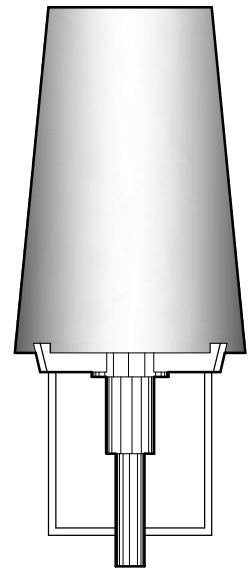

WB1804
6" DIA x 15" H x 7" PROJ
ALUMINUM METALWORK
TRIPLEX WHITE OPAL GLASS SHADE

DIMENSIONS AND MATERIALS CAN BE
MODIFIED TO MEET YOUR SPECIFICATIONS

WB1885
4" DIA x 16" H x 8" PROJ
ALUMINUM METALWORK
TRIPLEX WHITE OPAL GLASS CYLINDER