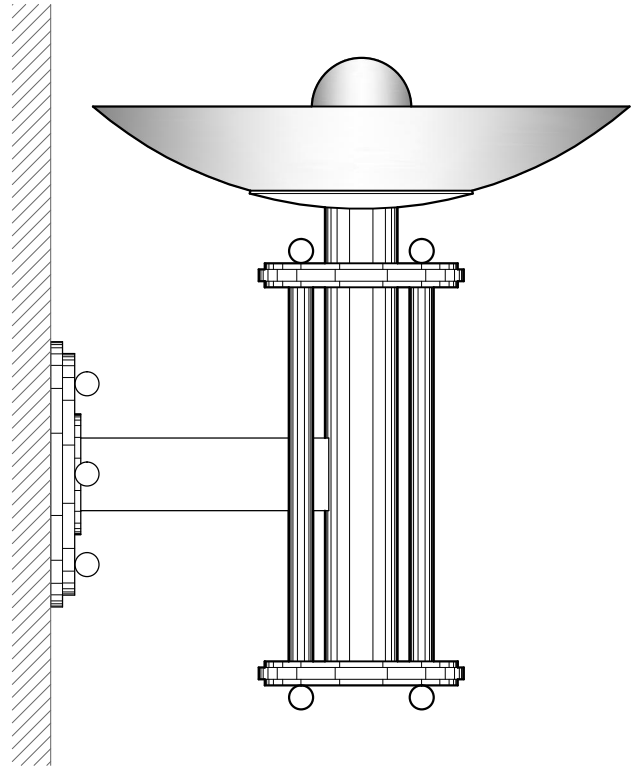

WB1342

11" DIA x 13" H x 12" PROJ

BRASS METALWORK

TRANSLUCENT WHITE ACRYLIC BOWL

WB1272

12" DIA x 22" H x 15" PROJ

BRASS METALWORK

FROSTED GLASS GLOBE

DIMENSIONS AND MATERIALS CAN BE
MODIFIED TO MEET YOUR SPECIFICATIONS