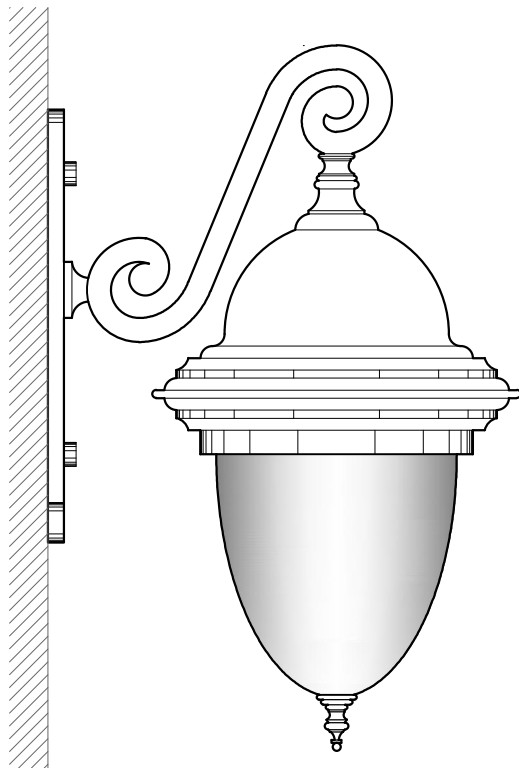

WB1342

11" DIA x 13" H x 12" PROJ

BRASS METALWORK

TRANSLUCENT WHITE ACRYLIC BOWL

WB1272

12" DIA x 22" H x 15" PROJ

BRASS METALWORK

FROSTED GLASS GLOBE

DIMENSIONS AND MATERIALS CAN BE
MODIFIED TO MEET YOUR SPECIFICATIONS