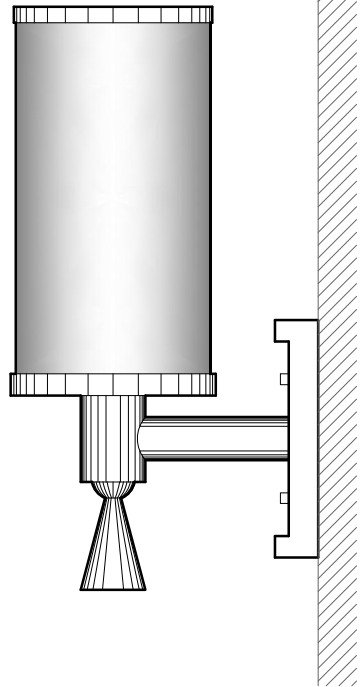

WALL BRACKET

WB1016
6" DIA x 19" H x 10" PROJ
BRASS METALWORK
CLEAR GLASS DOME

WB2542
9" DIA x 14" PROJ
27" OVERALL HEIGHT
MACHINED ALUMINUM
CLEAR ACRYLIC DIFFUSER WITH
SANDBLASTED FINISH ON OUTSIDE

DIMENSIONS AND MATERIALS CAN BE
MODIFIED TO MEET YOUR SPECIFICATIONS