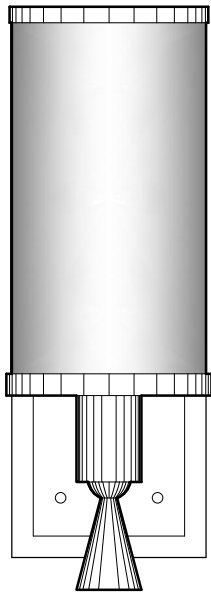

WALL BRACKET

WB1016
6" DIA x 19" H x 10" PROJ
BRASS METALWORK
CLEAR GLASS DOME

WB2542
9" DIA x 14" PROJ
27" OVERALL HEIGHT
MACHINED ALUMINUM
CLEAR ACRYLIC DIFFUSER WITH
SANDBLASTED FINISH ON OUTSIDE

DIMENSIONS AND MATERIALS CAN BE
MODIFIED TO MEET YOUR SPECIFICATIONS