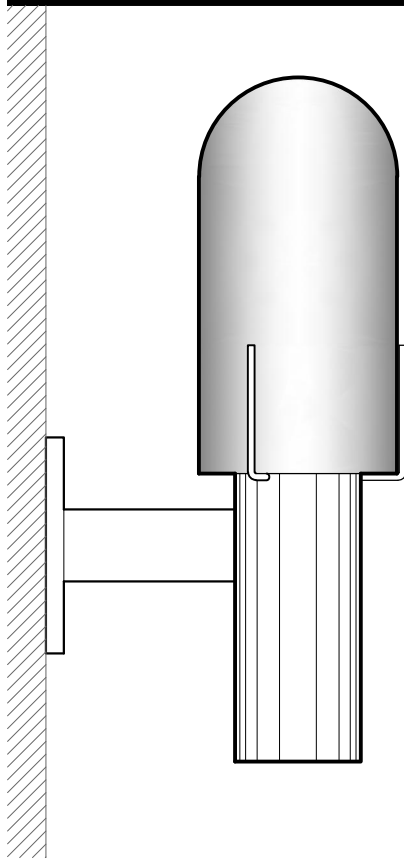

WALL BRACKET

WB1016
6" DIA x 19" H x 10" PROJ
BRASS METALWORK
CLEAR GLASS DOME

WB2542
9" DIA x 14" PROJ
27" OVERALL HEIGHT
MACHINED ALUMINUM
CLEAR ACRYLIC DIFFUSER WITH
SANDBLASTED FINISH ON OUTSIDE

DIMENSIONS AND MATERIALS CAN BE
MODIFIED TO MEET YOUR SPECIFICATIONS