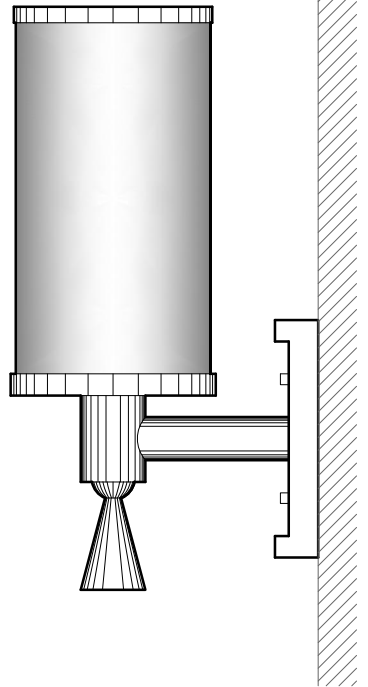

WALL BRACKET

WB1016
6" DIA x 19" H x 10" PROJ
BRASS METALWORK
CLEAR GLASS DOME

WB2542
9" DIA x 14" PROJ
27" OVERALL HEIGHT
MACHINED ALUMINUM
CLEAR ACRYLIC DIFFUSER WITH
SANDBLASTED FINISH ON OUTSIDE

DIMENSIONS AND MATERIALS CAN BE
MODIFIED TO MEET YOUR SPECIFICATIONS