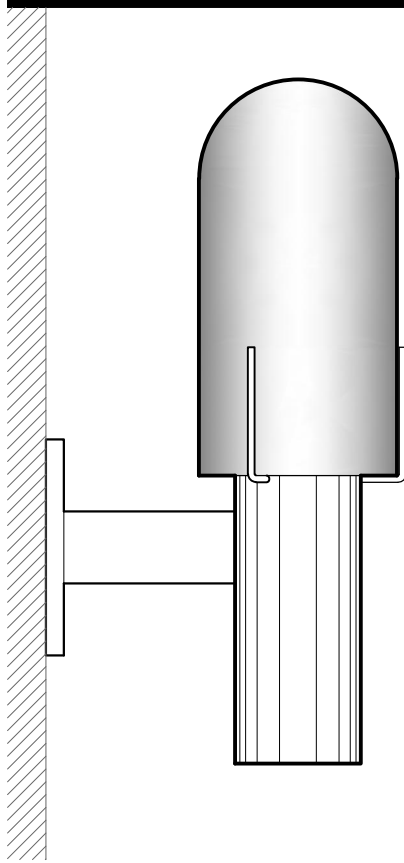

WALL BRACKET

WB1016
6" DIA x 19" H x 10" PROJ
BRASS METALWORK
CLEAR GLASS DOME

WB2542
9" DIA x 14" PROJ
27" OVERALL HEIGHT
MACHINED ALUMINUM
CLEAR ACRYLIC DIFFUSER WITH
SANDBLASTED FINISH ON OUTSIDE

DIMENSIONS AND MATERIALS CAN BE
MODIFIED TO MEET YOUR SPECIFICATIONS