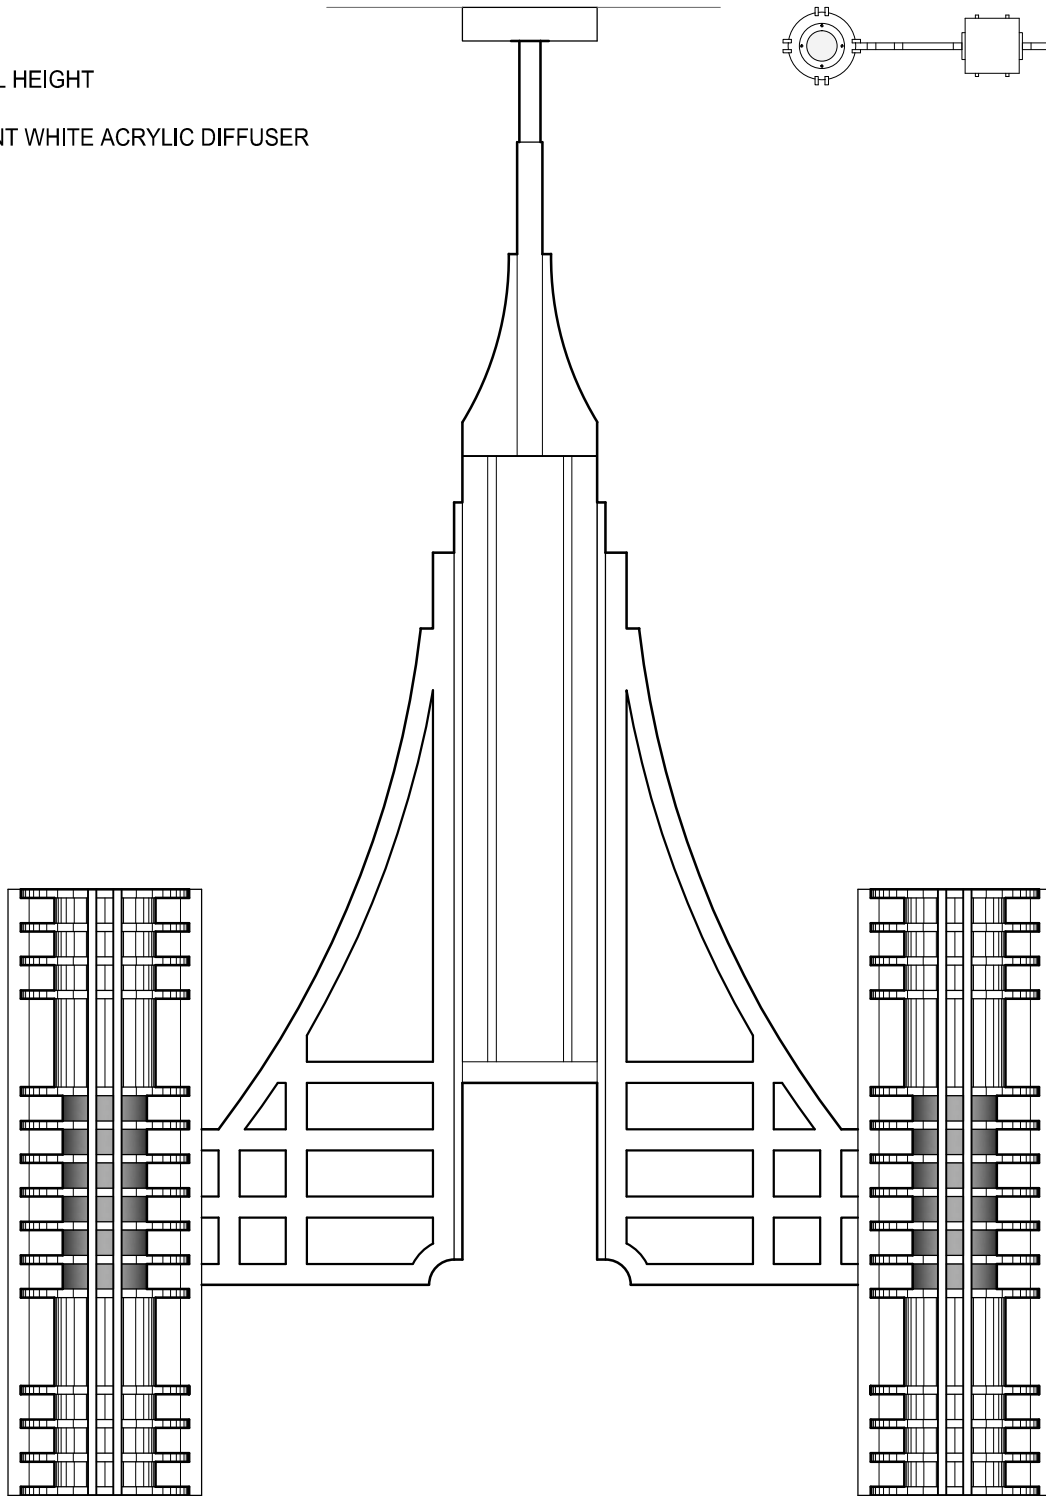

P2731

62" W x 12" D
120" OVERALL HEIGHT
ALUMINUM
TRANSLUCENT WHITE ACRYLIC DIFFUSER

DIMENSIONS AND MATERIALS CAN BE
MODIFIED TO MEET YOUR SPECIFICATIONS