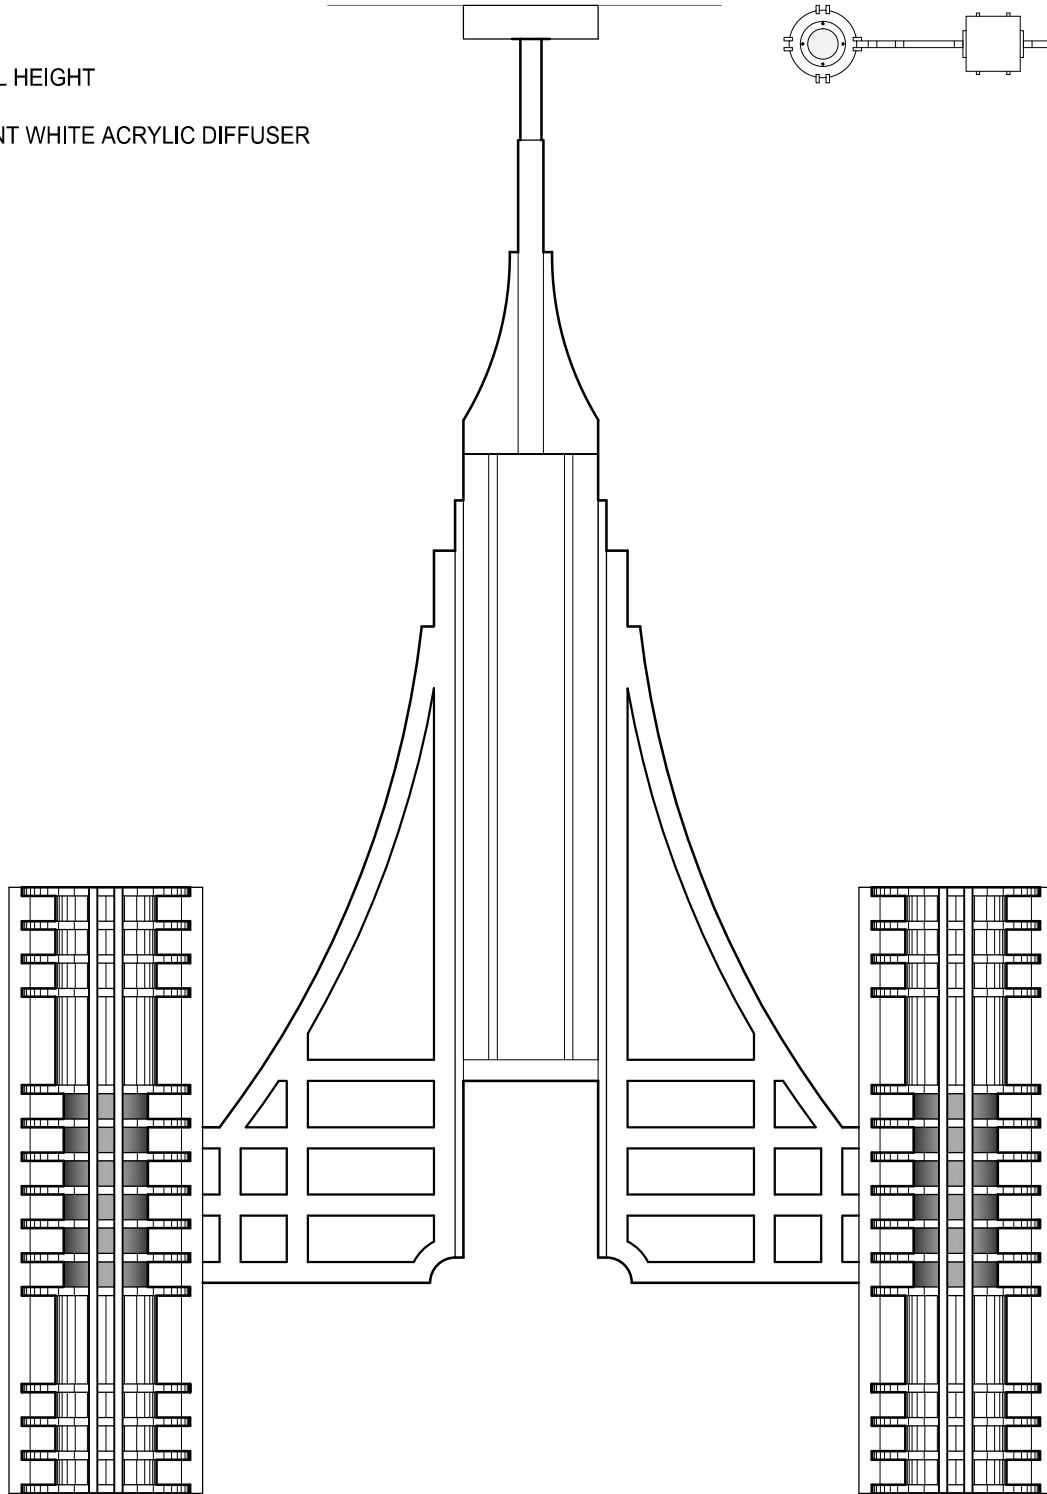

P2731

62" W x 12" D
120" OVERALL HEIGHT
ALUMINUM
TRANSLUCENT WHITE ACRYLIC DIFFUSER

DIMENSIONS AND MATERIALS CAN BE
MODIFIED TO MEET YOUR SPECIFICATIONS