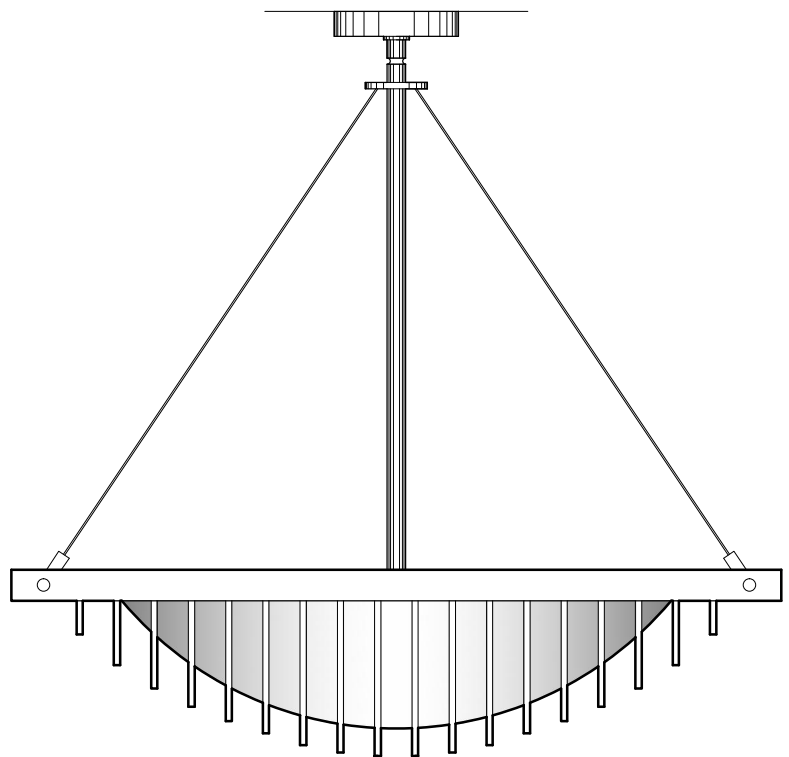

P2547
31" SQUARE
30" OVERALL HEIGHT
MACHINED ALUMINUM
TRANSLUCENT WHITE ACRYLIC DIFFUSER

DIMENSIONS AND MATERIALS CAN BE
MODIFIED TO MEET YOUR SPECIFICATIONS