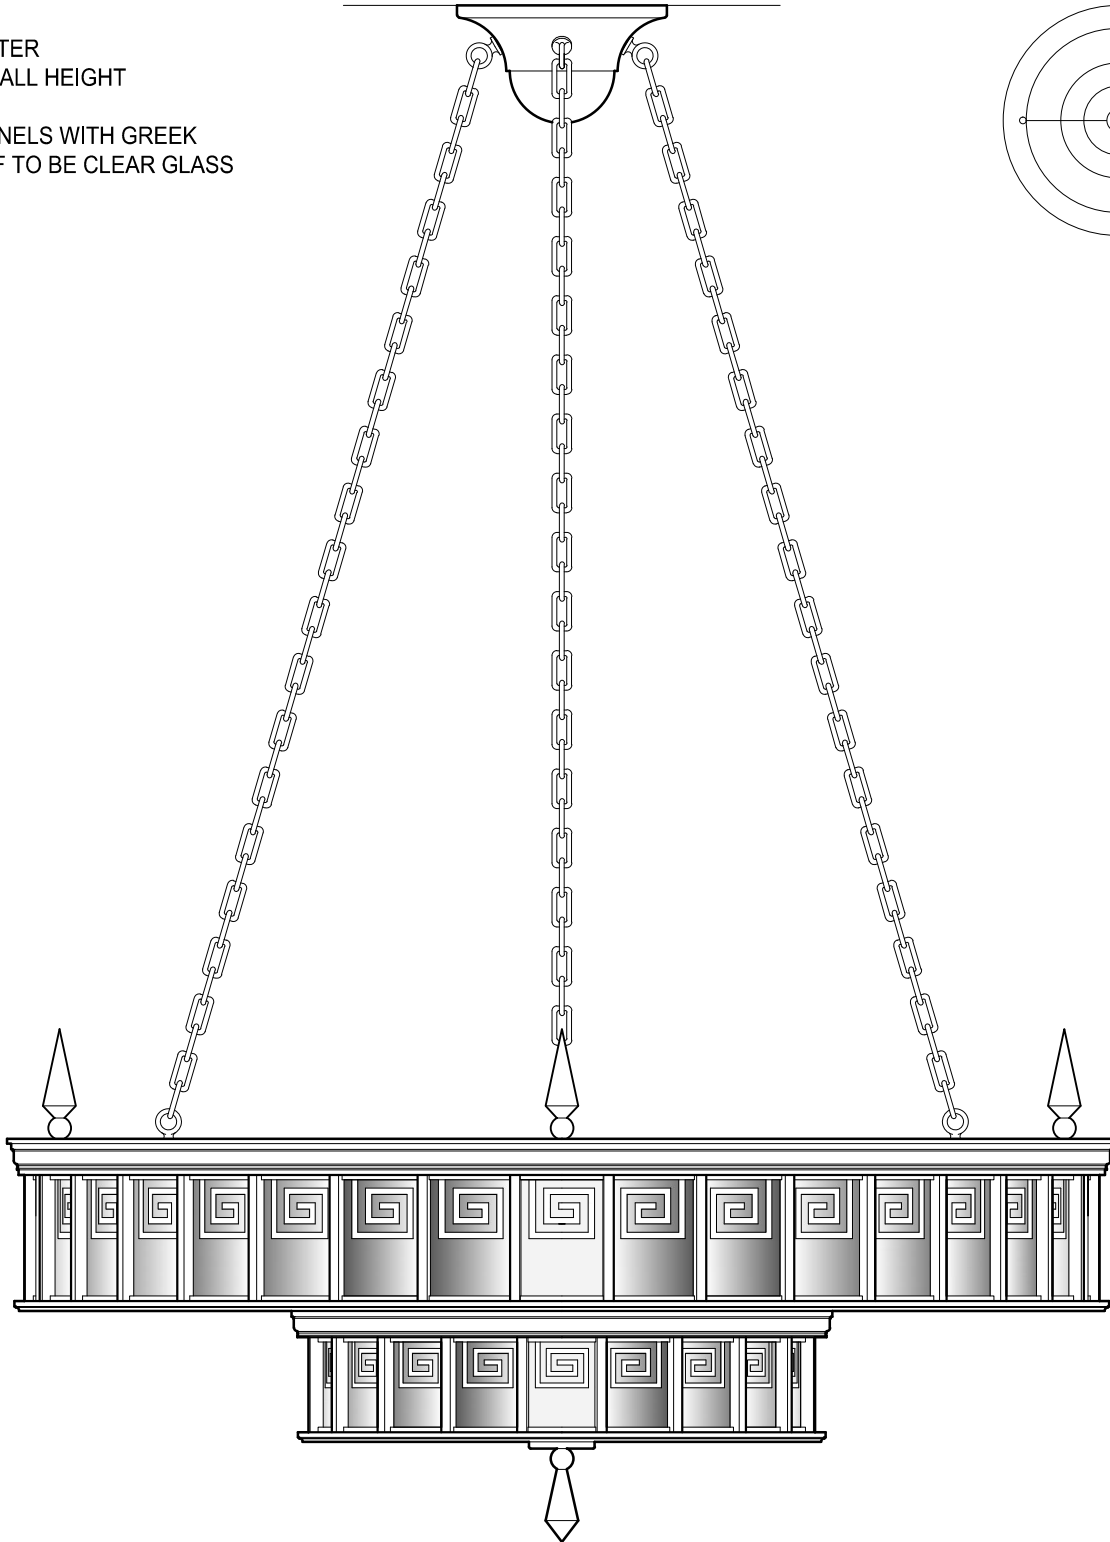

P2533

85" DIAMETER

112" OVERALL HEIGHT

BRONZE

GLASS PANELS WITH GREEK

KEY MOTIF TO BE CLEAR GLASS

DIMENSIONS AND MATERIALS CAN BE
MODIFIED TO MEET YOUR SPECIFICATIONS