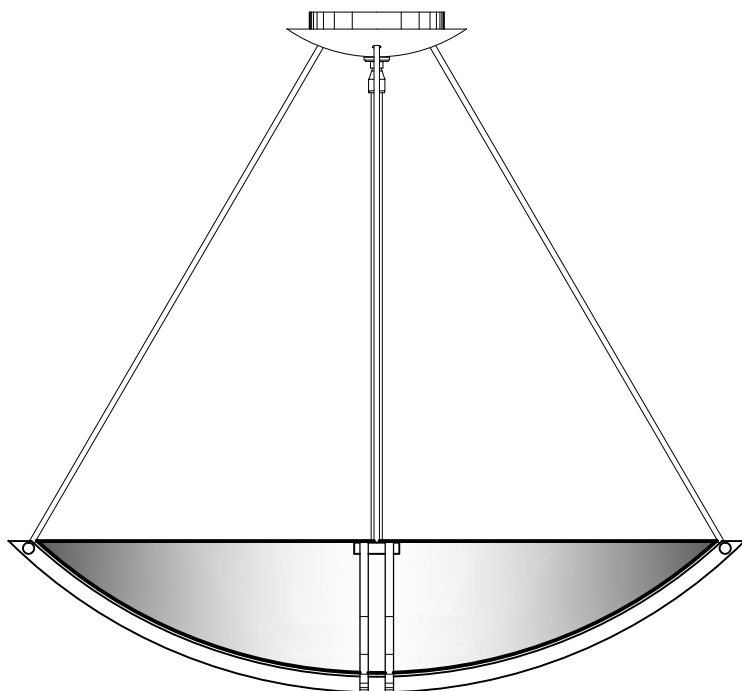

P2308

36" DIA x 14" H
BRASS METALWORK
FAUX HAND PAINTED ALABASTER ACRYLIC BOWL

P2305

30" DIA x 7" H
ALUMINUM METALWORK
TRANSLUCENT WHITE ACRYLIC BOWL

DIMENSIONS AND MATERIALS CAN BE
MODIFIED TO MEET YOUR SPECIFICATIONS