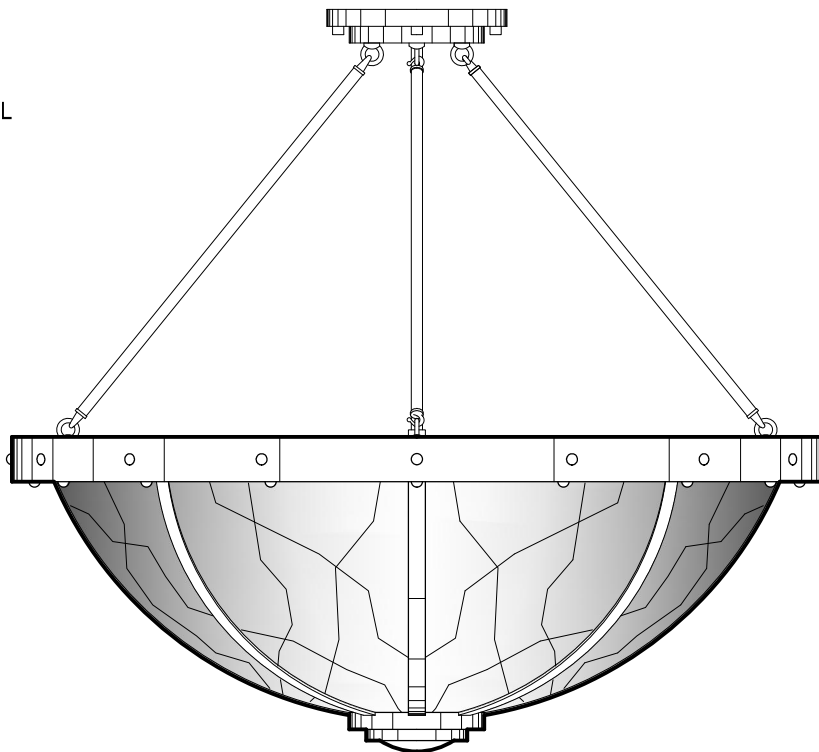

P2308

36" DIA x 14" H
BRASS METALWORK
FAUX HAND PAINTED ALABASTER ACRYLIC BOWL

P2305

30" DIA x 7" H
ALUMINUM METALWORK
TRANSLUCENT WHITE ACRYLIC BOWL

DIMENSIONS AND MATERIALS CAN BE
MODIFIED TO MEET YOUR SPECIFICATIONS