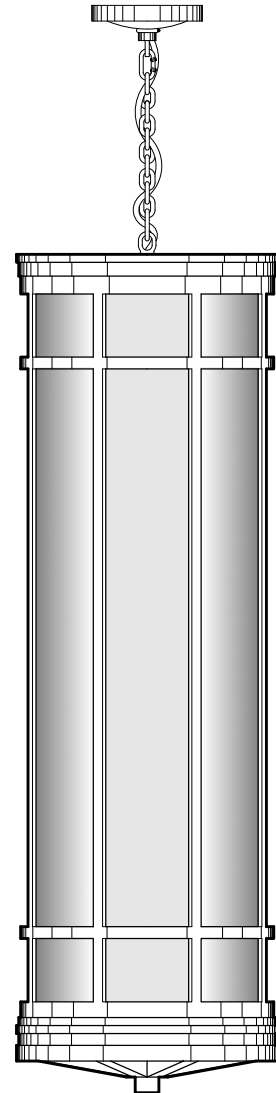

**P2265**  
18" DIA x 61" H  
STAINLESS STEEL METALWORK  
1" DIAMETER CLEAR GLASS TUBES

**P2270**  
16-1/2" DIA x 52" H  
STAINLESS STEEL METALWORK  
TRANSLUCENT WHITE ACRYLIC DIFFUSER

DIMENSIONS AND MATERIALS CAN BE  
MODIFIED TO MEET YOUR SPECIFICATIONS