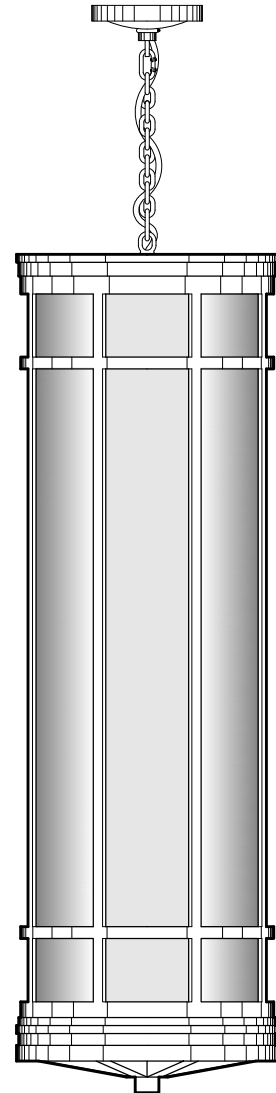

P2265
18" DIA x 61" H
STAINLESS STEEL METALWORK
1" DIAMETER CLEAR GLASS TUBES

P2270
16-1/2" DIA x 52" H
STAINLESS STEEL METALWORK
TRANSLUCENT WHITE ACRYLIC DIFFUSER

DIMENSIONS AND MATERIALS CAN BE
MODIFIED TO MEET YOUR SPECIFICATIONS