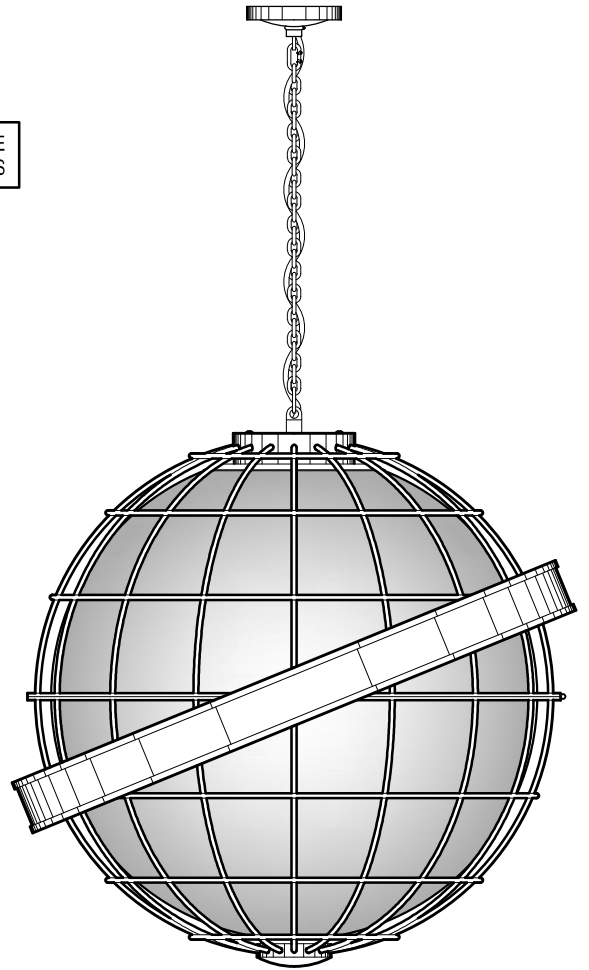

DIMENSIONS AND MATERIALS CAN BE  
MODIFIED TO MEET YOUR SPECIFICATIONS

**P2257**  
30" DIA. x 11" H  
STAINLESS STEEL METALWORK  
TRANSLUCENT WHITE ACRYLIC GLOBE

**P2260**  
40" DIAMETER  
STAINLESS STEEL METALWORK  
TRANSLUCENT WHITE ACRYLIC GLOBE