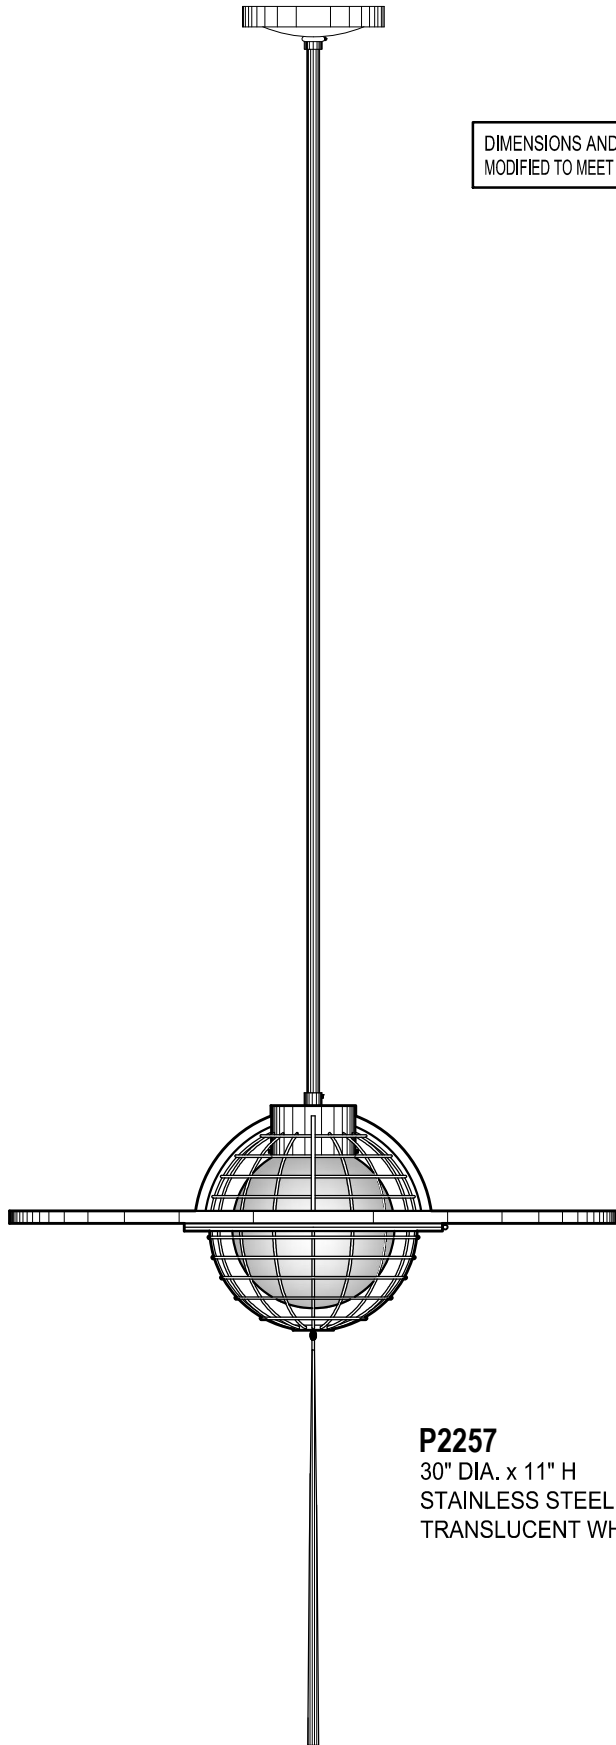

DIMENSIONS AND MATERIALS CAN BE  
MODIFIED TO MEET YOUR SPECIFICATIONS

**P2257**  
30" DIA. x 11" H  
STAINLESS STEEL METALWORK  
TRANSLUCENT WHITE ACRYLIC GLOBE

**P2260**  
40" DIAMETER  
STAINLESS STEEL METALWORK  
TRANSLUCENT WHITE ACRYLIC GLOBE