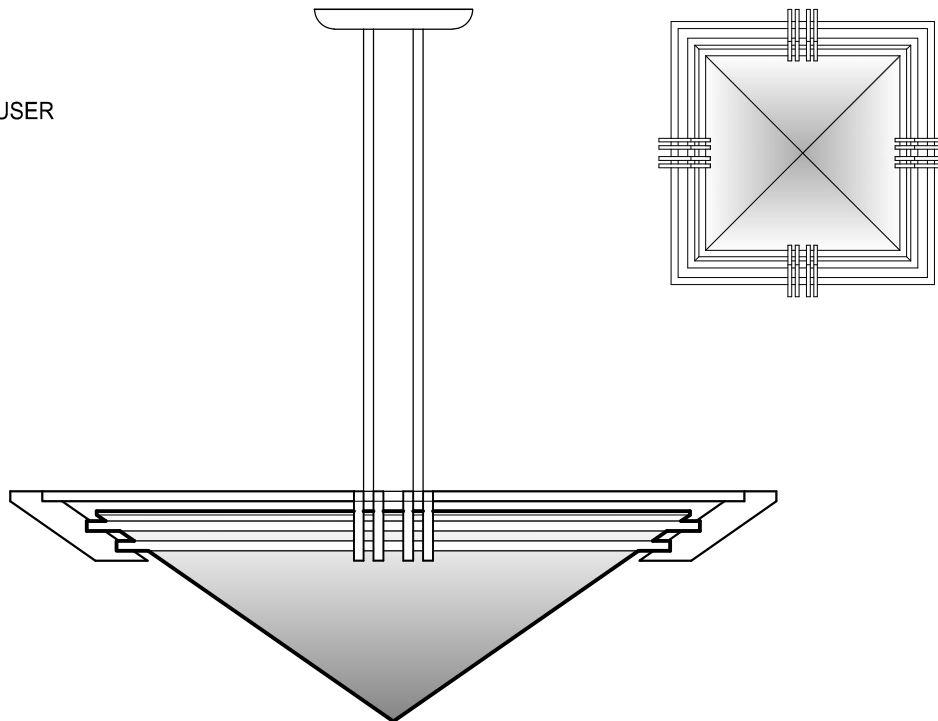

**P2039**

36" SQ. x 13" H  
ALUMINUM METALWORK  
TRANSLUCENT WHITE ACRYLIC DIFFUSER

DIMENSIONS AND MATERIALS CAN BE  
MODIFIED TO MEET YOUR SPECIFICATIONS

**P2225**  
32" SQ. x 11" H  
ALUMINUM METALWORK  
TRANSLUCENT WHITE ACRYLIC DIFFUSER