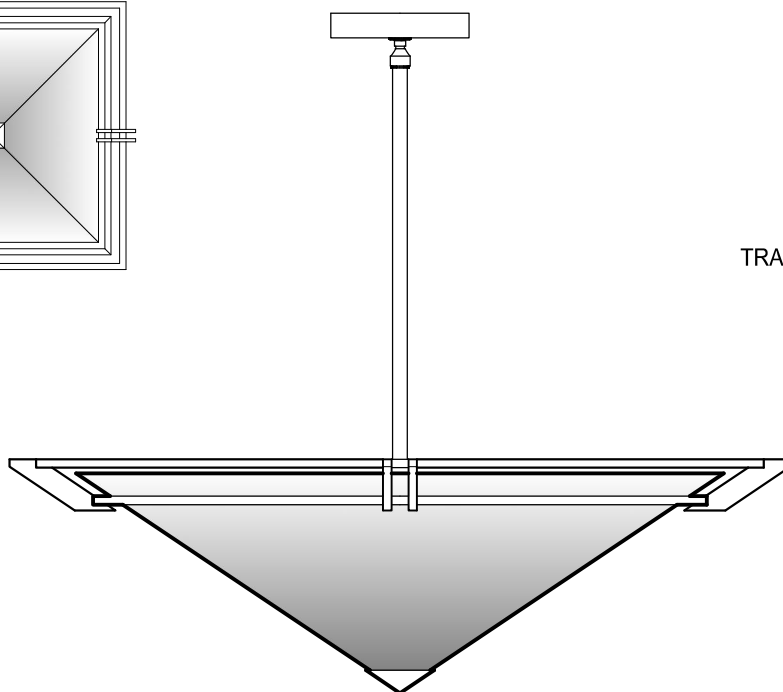

**P2039**

36" SQ. x 13" H  
ALUMINUM METALWORK  
TRANSLUCENT WHITE ACRYLIC DIFFUSER

DIMENSIONS AND MATERIALS CAN BE  
MODIFIED TO MEET YOUR SPECIFICATIONS

**P2225**  
32" SQ. x 11" H  
ALUMINUM METALWORK  
TRANSLUCENT WHITE ACRYLIC DIFFUSER