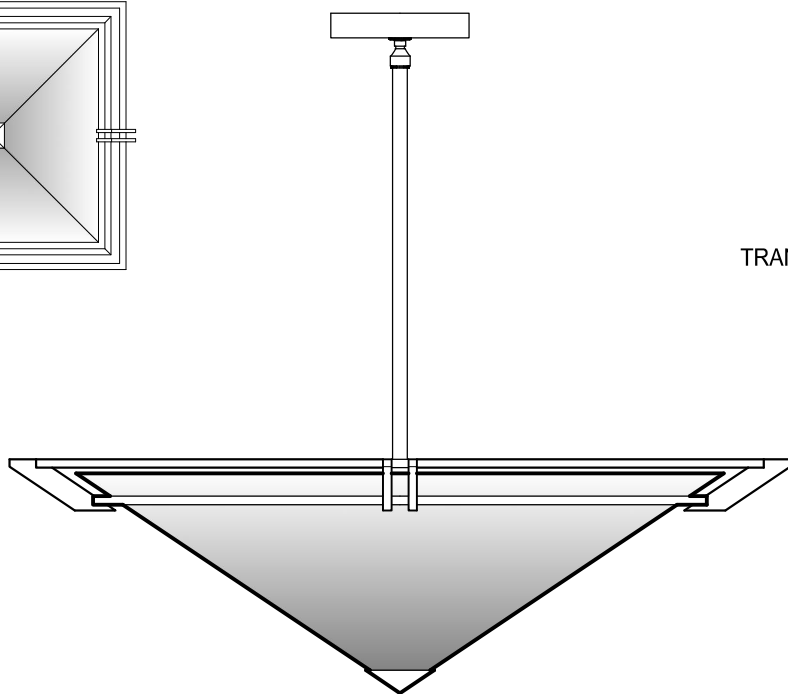

**P2039**

36" SQ. x 13" H  
ALUMINUM METALWORK  
TRANSLUCENT WHITE ACRYLIC DIFFUSER

DIMENSIONS AND MATERIALS CAN BE  
MODIFIED TO MEET YOUR SPECIFICATIONS

**P2225**  
32" SQ. x 11" H  
ALUMINUM METALWORK  
TRANSLUCENT WHITE ACRYLIC DIFFUSER