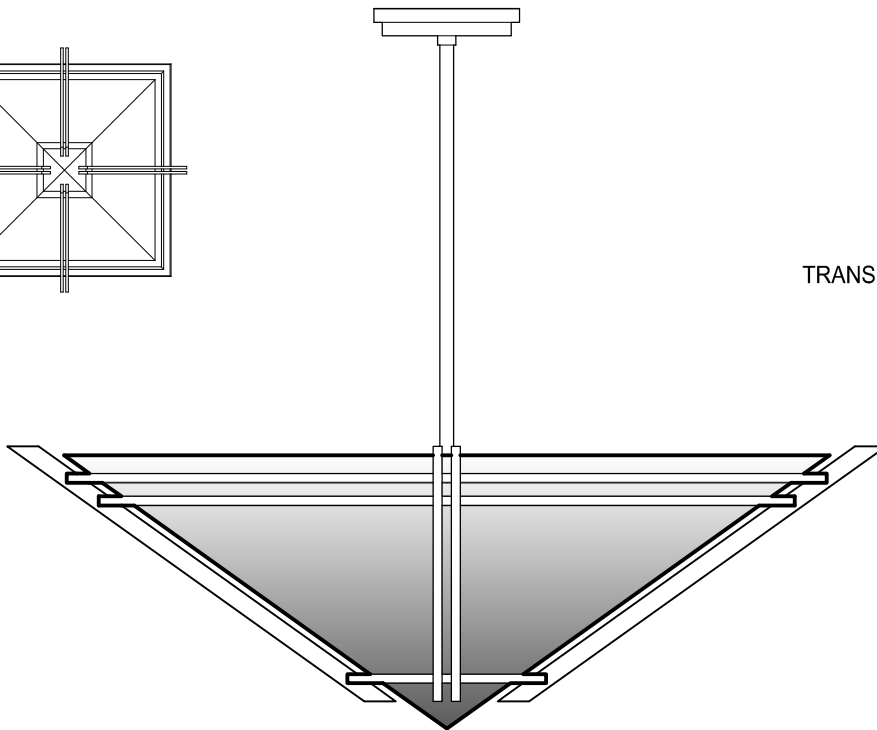

**P1968**

24" SQ. x 9" H  
ALUMINUM METALWORK  
TRANSLUCENT WHITE ACRYLIC DIFFUSER

DIMENSIONS AND MATERIALS CAN BE  
MODIFIED TO MEET YOUR SPECIFICATIONS

**P2199**

42" SQ. x 15" H  
BRONZE METALWORK  
TRANSLUCENT WHITE ACRYLIC DIFFUSER