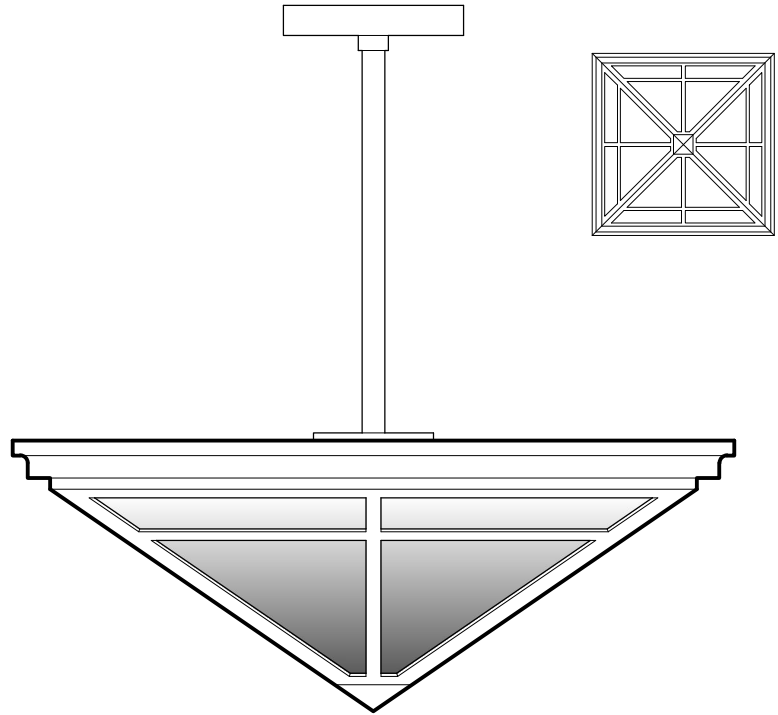

**P1968**

24" SQ. x 9" H  
ALUMINUM METALWORK  
TRANSLUCENT WHITE ACRYLIC DIFFUSER

DIMENSIONS AND MATERIALS CAN BE  
MODIFIED TO MEET YOUR SPECIFICATIONS

**P2199**

42" SQ. x 15" H  
BRONZE METALWORK  
TRANSLUCENT WHITE ACRYLIC DIFFUSER