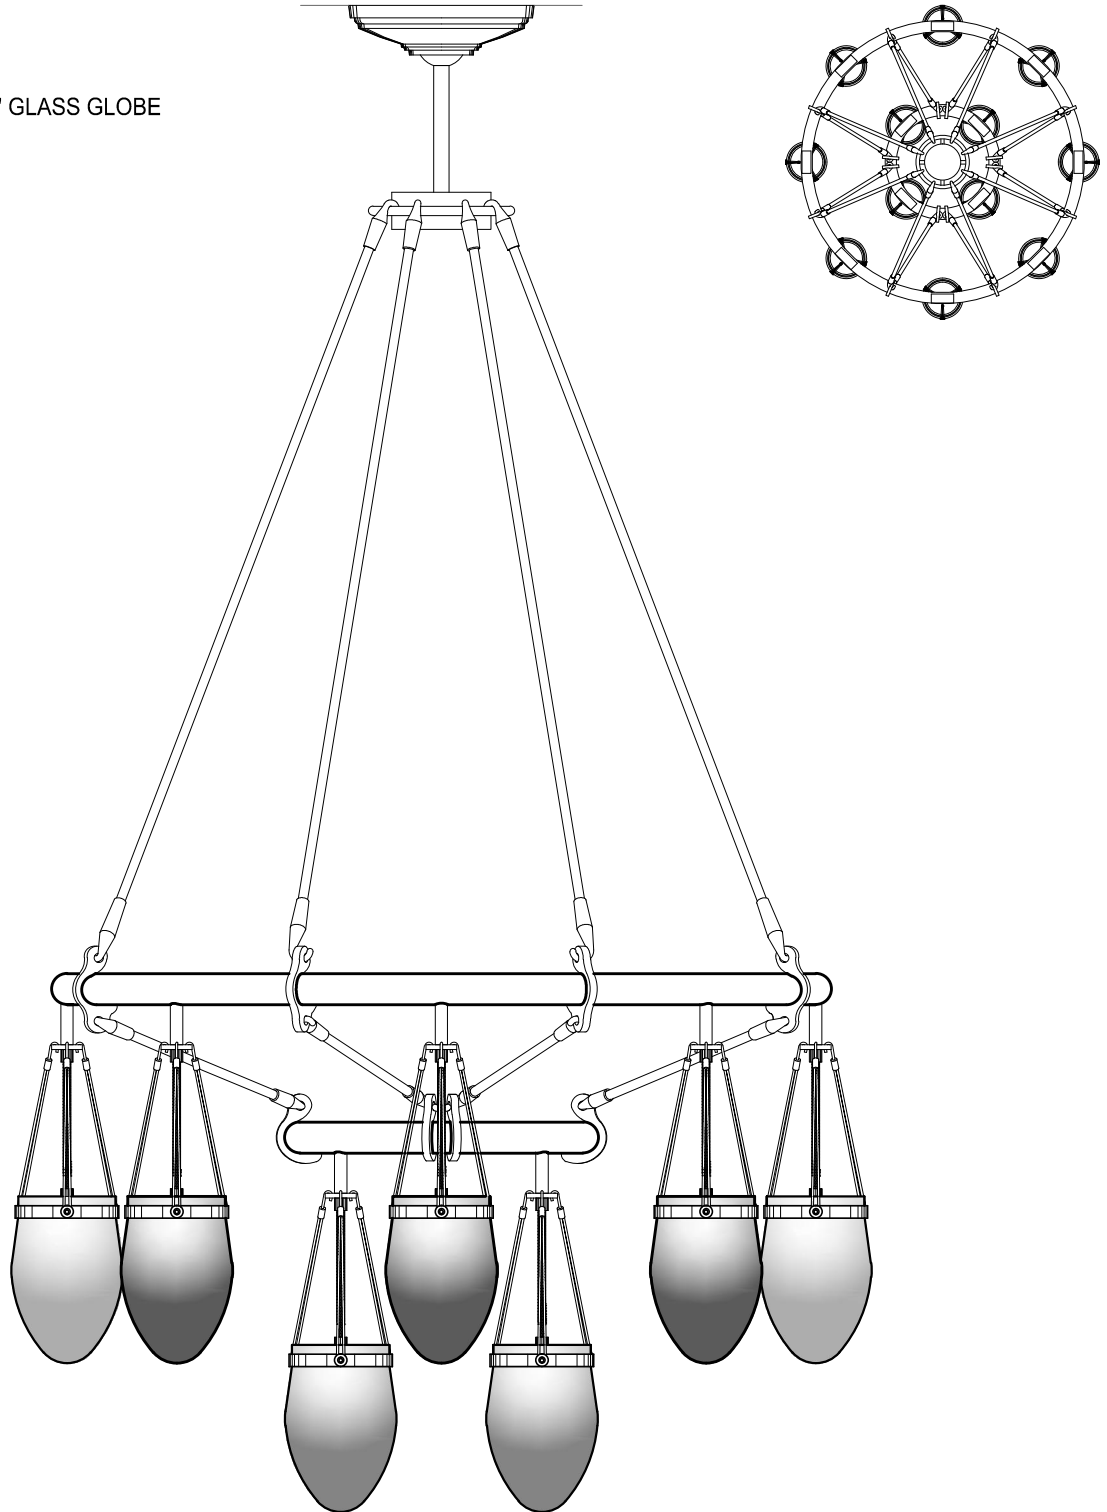

P1959

32" DIAMETER
BRONZE METALWORK
WHITE OPAL "TRIPLEX" GLASS GLOBE
FROSTED OUTSIDE

DIMENSIONS AND MATERIALS CAN BE
MODIFIED TO MEET YOUR SPECIFICATIONS