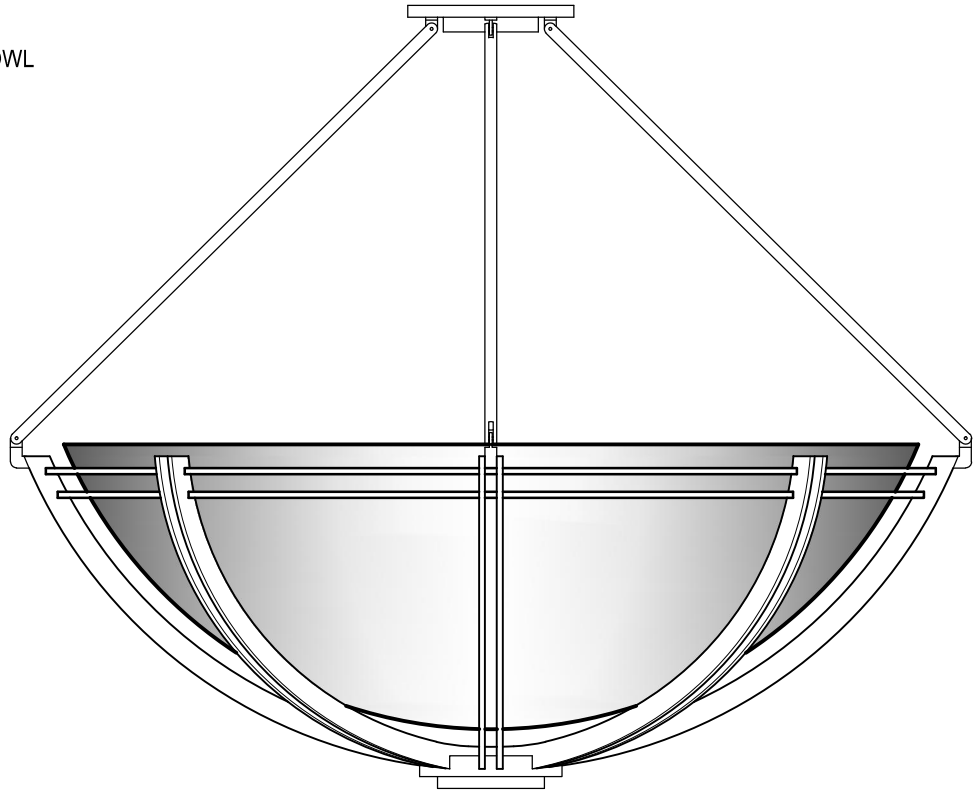

**P1957**

72" DIA x 29" H

BRONZE METALWORK

TRANSLUCENT WHITE ACRYLIC BOWL

**P1875**

48" DIA x 15" H

BRONZE METALWORK

FAUX ALABASTER ACRYLIC BOWL