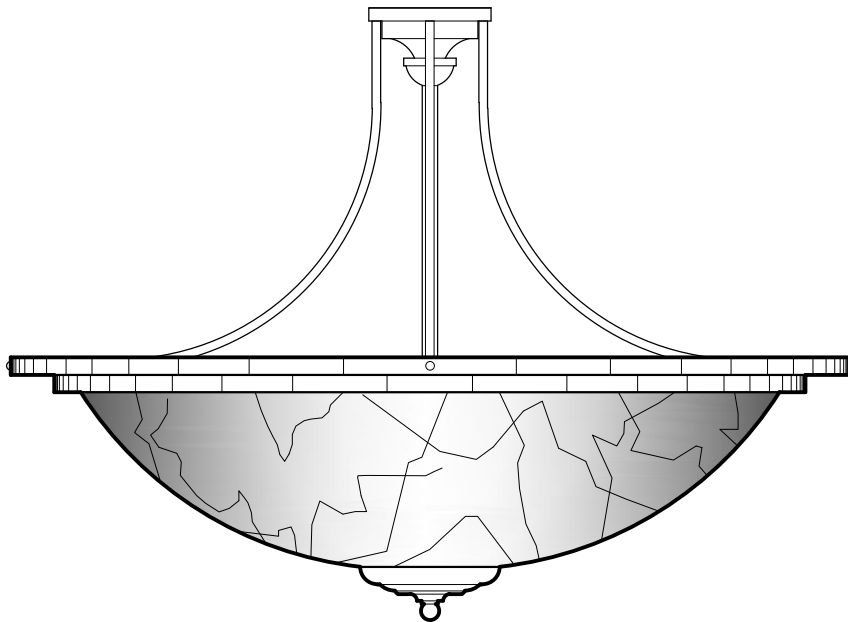

**P1957**

72" DIA x 29" H

BRONZE METALWORK

TRANSLUCENT WHITE ACRYLIC BOWL

**P1875**

48" DIA x 15" H

BRONZE METALWORK

FAUX ALABASTER ACRYLIC BOWL