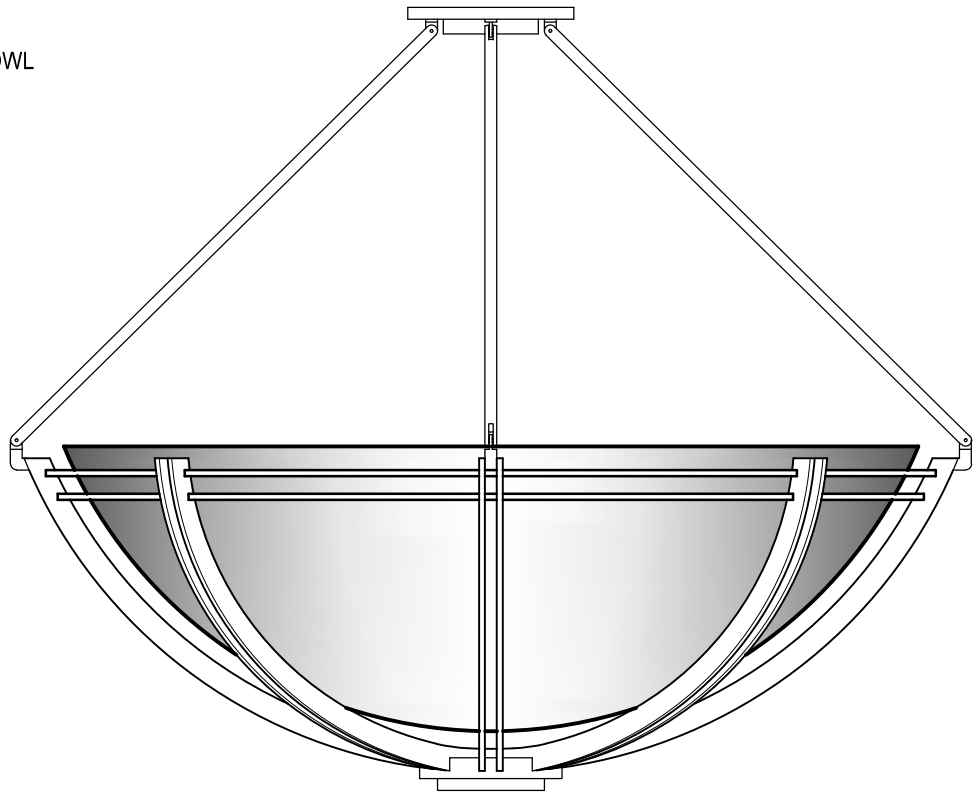

P1957

72" DIA x 29" H

BRONZE METALWORK

TRANSLUCENT WHITE ACRYLIC BOWL

P1875

48" DIA x 15" H

BRONZE METALWORK

FAUX ALABASTER ACRYLIC BOWL