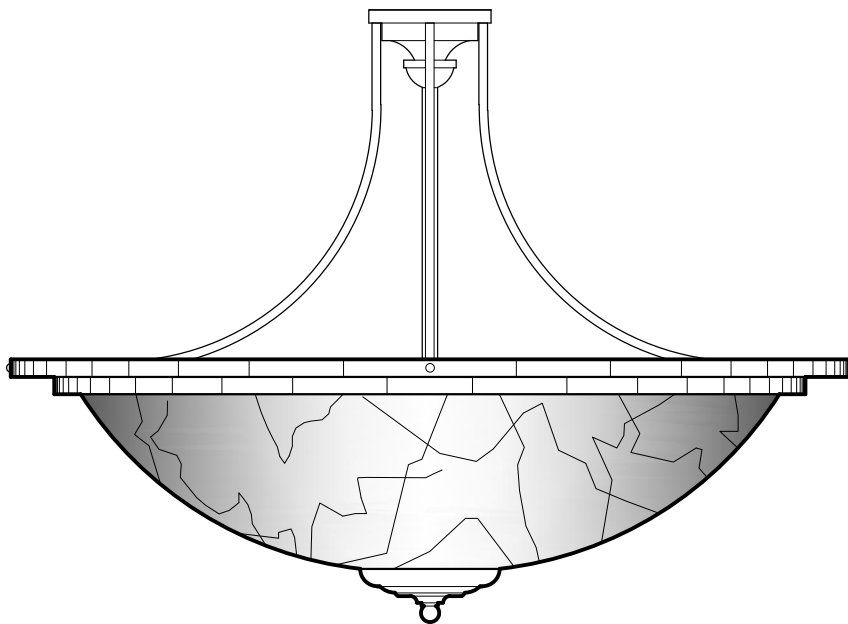

P1957

72" DIA x 29" H

BRONZE METALWORK

TRANSLUCENT WHITE ACRYLIC BOWL

P1875

48" DIA x 15" H

BRONZE METALWORK

FAUX ALABASTER ACRYLIC BOWL