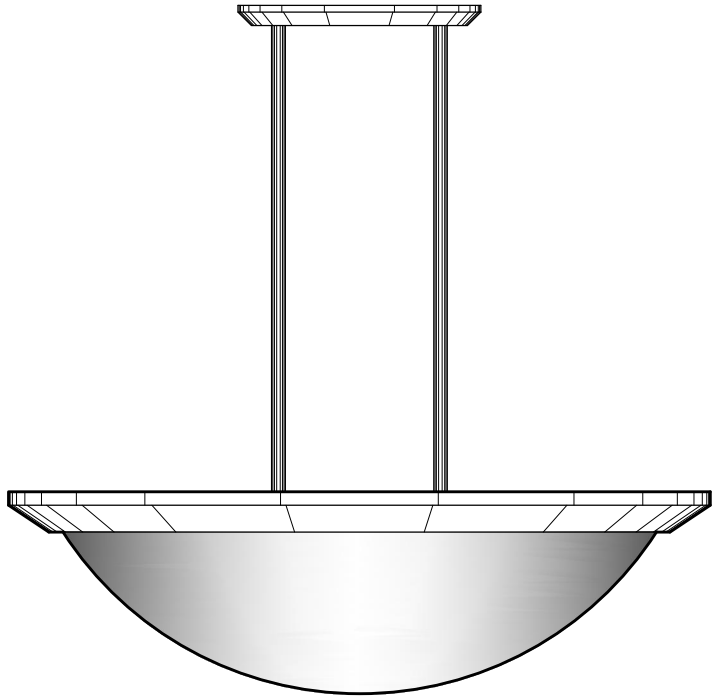

**P1339**

26" DIA x 7" H  
BRASS METALWORK  
TRANSLUCENT WHITE ACRYLIC BOWL

**P1345**

48" DIA x 14" H  
BRASS METALWORK  
TRANSLUCENT WHITE ACRYLIC BOWL

DIMENSIONS AND MATERIALS CAN BE  
MODIFIED TO MEET YOUR SPECIFICATIONS