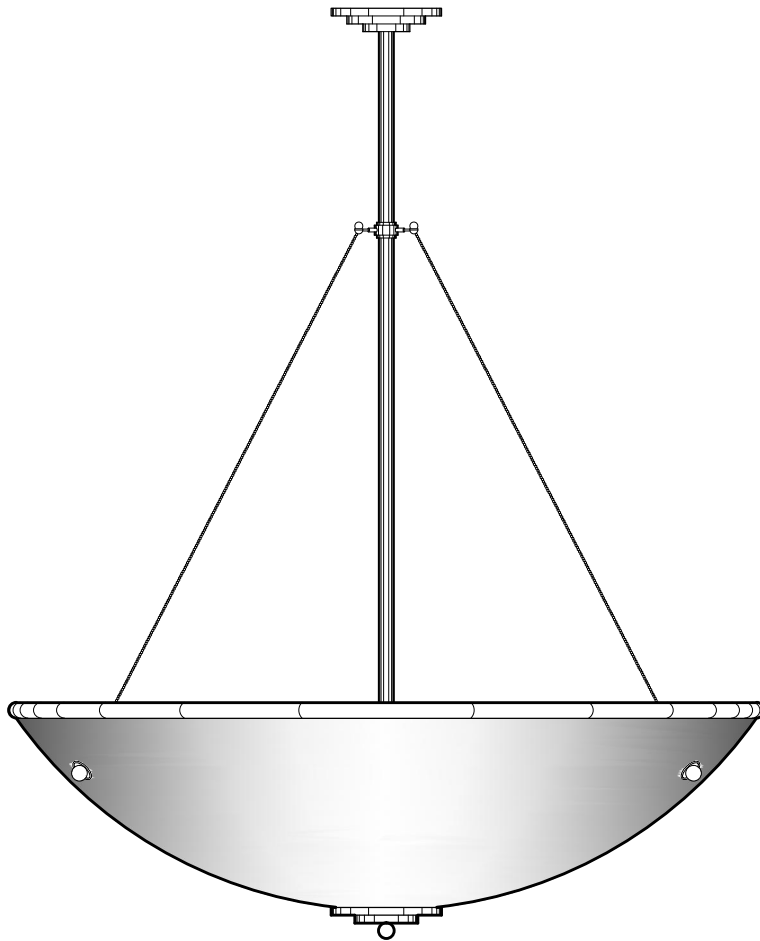

**P1339**

26" DIA x 7" H  
BRASS METALWORK  
TRANSLUCENT WHITE ACRYLIC BOWL

**P1345**

48" DIA x 14" H  
BRASS METALWORK  
TRANSLUCENT WHITE ACRYLIC BOWL

DIMENSIONS AND MATERIALS CAN BE  
MODIFIED TO MEET YOUR SPECIFICATIONS