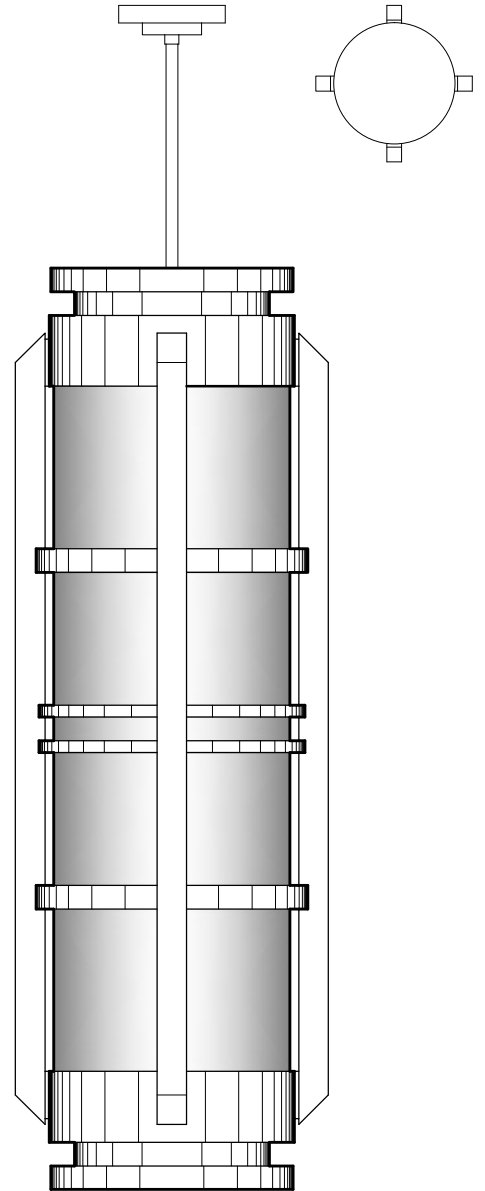

P1259
12" DIA x 82" H
ALUMINUM METALWORK
TRANSLUCENT WHITE ACRYLIC PANELS

P2196
27" DIA x 78" H
ALUMINUM METALWORK
TRANSLUCENT WHITE ACRYLIC DIFFUSER

DIMENSIONS AND MATERIALS CAN BE
MODIFIED TO MEET YOUR SPECIFICATIONS