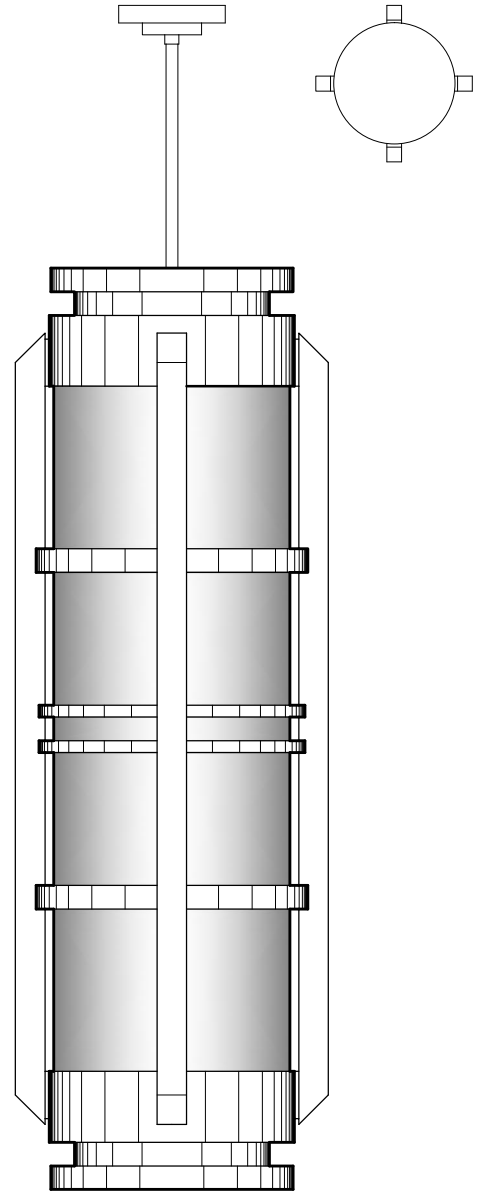

P1259
12" DIA x 82" H
ALUMINUM METALWORK
TRANSLUCENT WHITE ACRYLIC PANELS

P2196
27" DIA x 78" H
ALUMINUM METALWORK
TRANSLUCENT WHITE ACRYLIC DIFFUSER

DIMENSIONS AND MATERIALS CAN BE
MODIFIED TO MEET YOUR SPECIFICATIONS