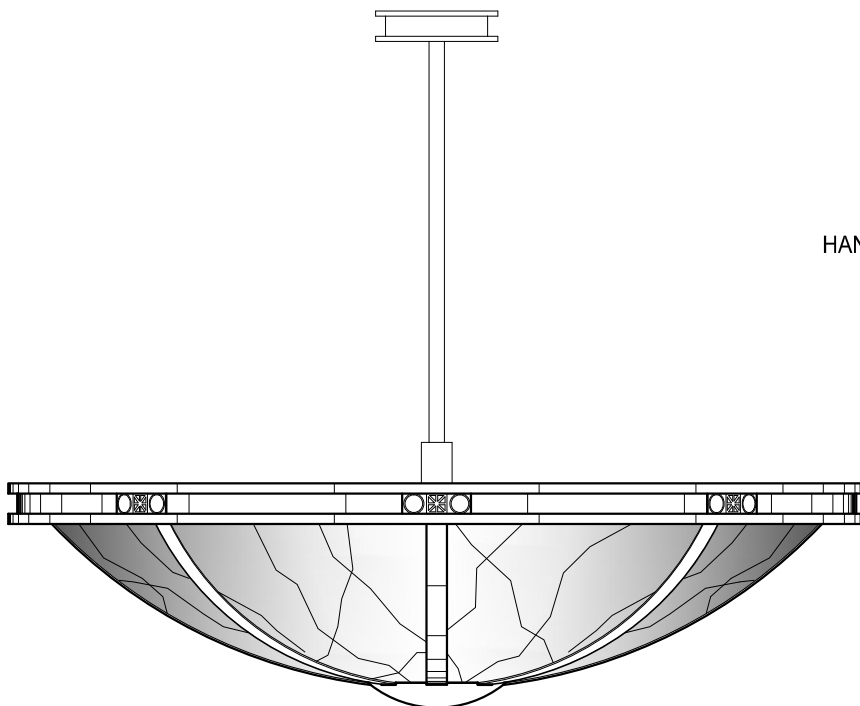

**P1900**

42" DIA x 11" H

BRASS METALWORK

HAND PAINTED FAUX ALABASTER ACRYLIC BOWL

**P1256**

42" DIA x 13" H

ALUMINUM METALWORK

HAND PAINTED FAUX ALABASTER ACRYLIC BOWL