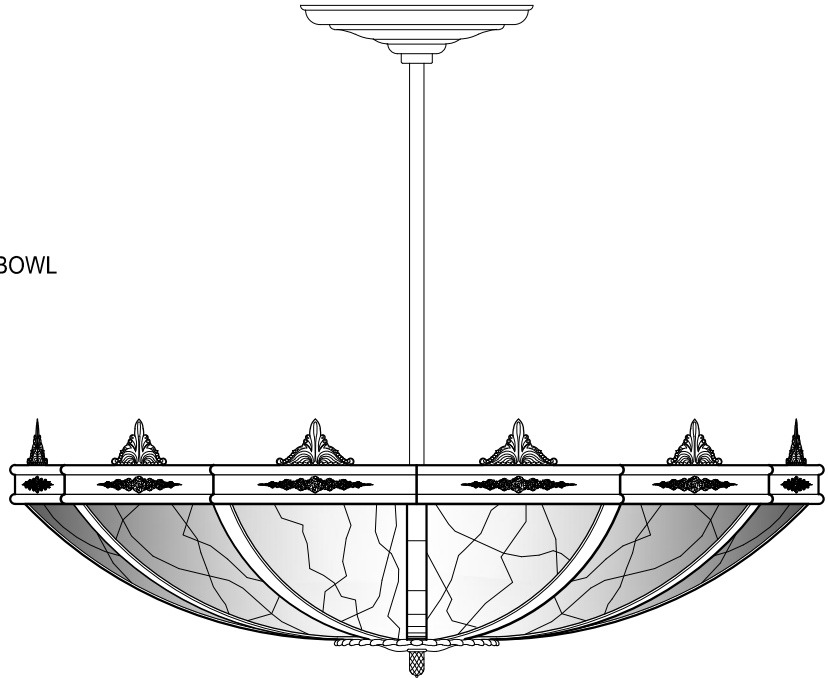

P1900

42" DIA x 11" H
BRASS METALWORK
HAND PAINTED FAUX ALABASTER ACRYLIC BOWL

P1256

42" DIA x 13" H
ALUMINUM METALWORK
HAND PAINTED FAUX ALABASTER ACRYLIC BOWL

DIMENSIONS AND MATERIALS CAN BE
MODIFIED TO MEET YOUR SPECIFICATIONS