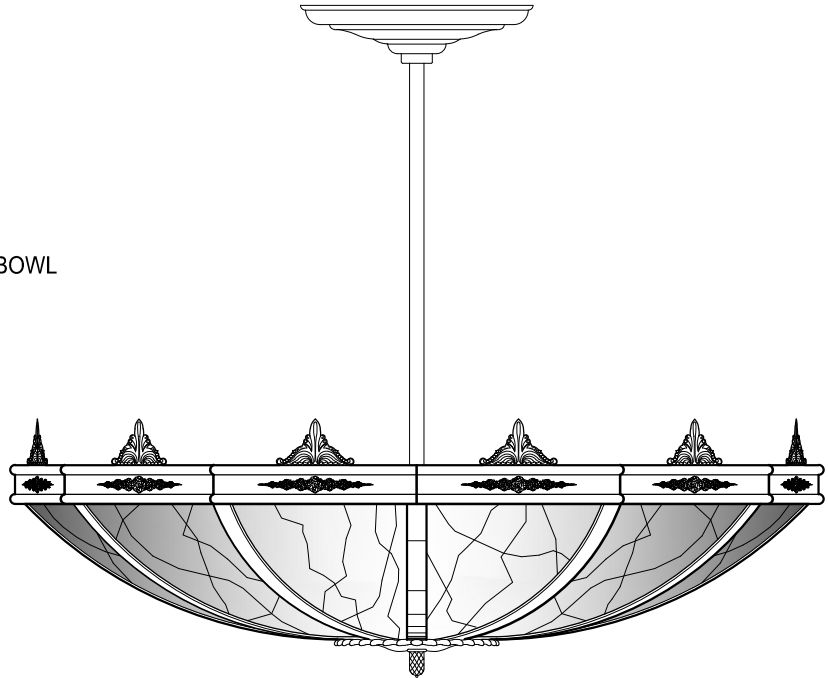

**P1900**

42" DIA x 11" H

BRASS METALWORK

HAND PAINTED FAUX ALABASTER ACRYLIC BOWL

**P1256**

42" DIA x 13" H

ALUMINUM METALWORK

HAND PAINTED FAUX ALABASTER ACRYLIC BOWL