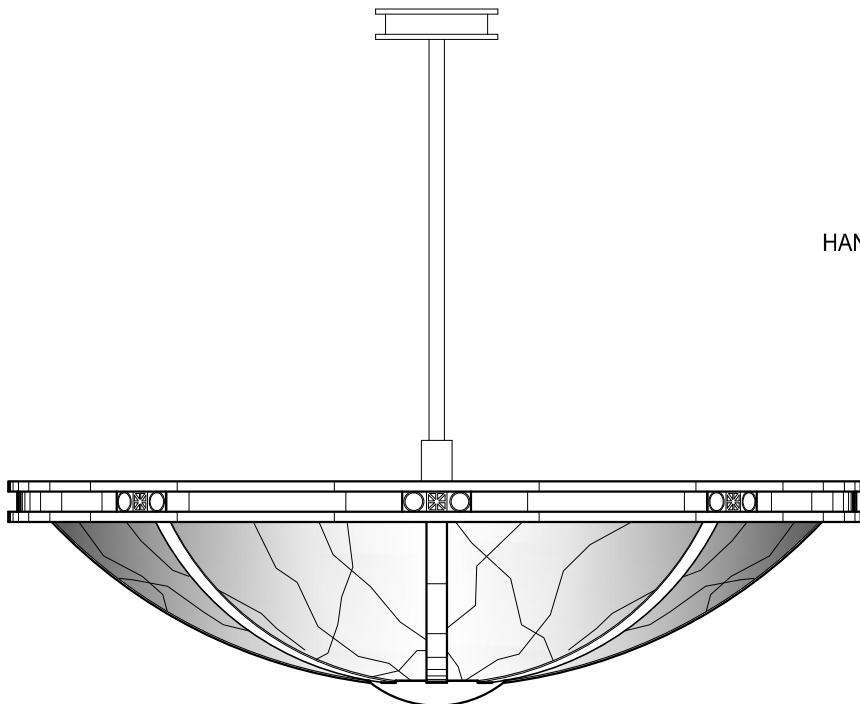

P1900

42" DIA x 11" H
BRASS METALWORK
HAND PAINTED FAUX ALABASTER ACRYLIC BOWL

P1256

42" DIA x 13" H
ALUMINUM METALWORK
HAND PAINTED FAUX ALABASTER ACRYLIC BOWL

DIMENSIONS AND MATERIALS CAN BE
MODIFIED TO MEET YOUR SPECIFICATIONS