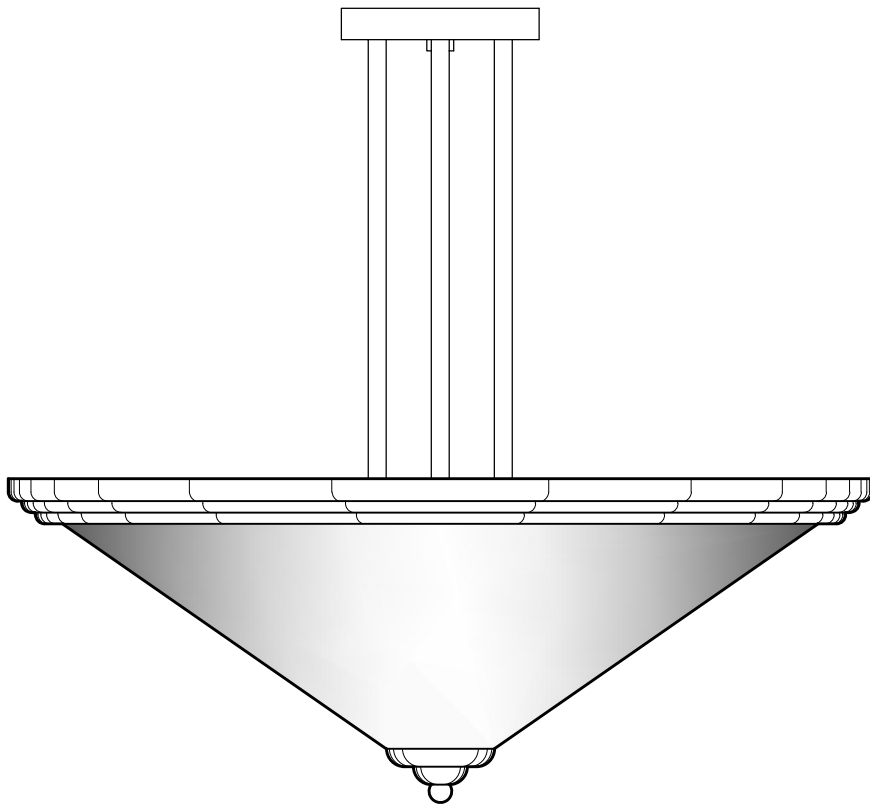

**P1660**

32" DIA x 9" H  
ALUMINUM METALWORK  
ALABASTER ACRYLIC BOWL

**P1241**

48" DIA x 18" H  
STEEL METALWORK  
TRANSLUCENT WHITE ACRYLIC DIFFUSER

DIMENSIONS AND MATERIALS CAN BE  
MODIFIED TO MEET YOUR SPECIFICATIONS