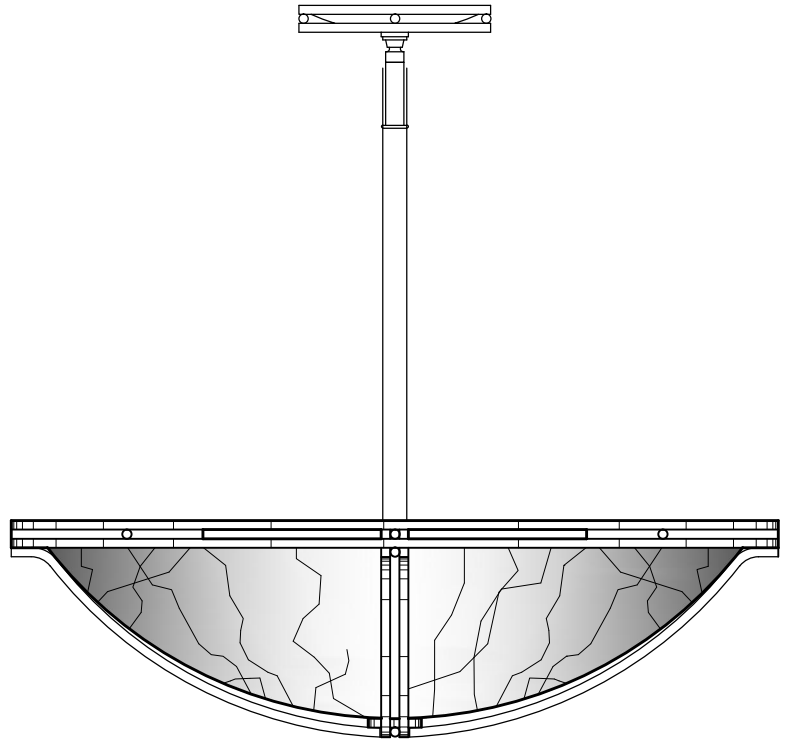

**P1660**

32" DIA x 9" H  
ALUMINUM METALWORK  
ALABASTER ACRYLIC BOWL

**P1241**

48" DIA x 18" H  
STEEL METALWORK  
TRANSLUCENT WHITE ACRYLIC DIFFUSER

DIMENSIONS AND MATERIALS CAN BE  
MODIFIED TO MEET YOUR SPECIFICATIONS