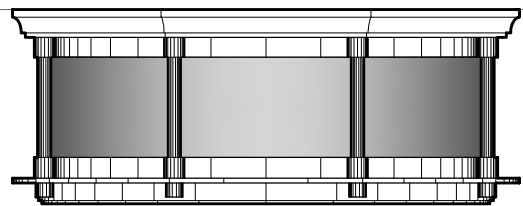

C2702
 29" x 29" SQUARE
 11" OVERALL HEIGHT
 MACHINED ALUMINUM
 TRANSLUCENT WHITE ACRYLIC DIFFUSER

C2786
 18" DIAMETER
 7" OVERALL HEIGHT
 BRONZE - SATIN OXIDIZED OIL RUBBED FINISH
 TRANSLUCENT WHITE ACRYLIC DIFFUSER
 SANDBLASTED OUTSIDE