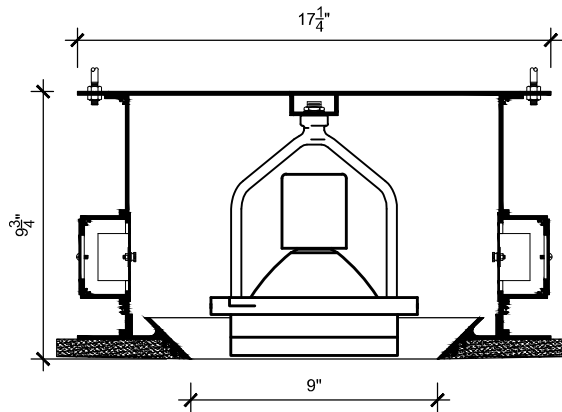

**PRODUCT DESCRIPTION**

Trimless recessed fixture housing, constructed of extruded aluminum profiles, providing a crisp and true finished ceiling opening. Fixture houses a series of independently adjustable lamp assemblies for downlighting and accent lighting applications. Designed and engineered lampholder assemblies are die cast and machined for precision and appearance. Finite adjustments with position locking allows the assemblies to tilt up to 45 degrees and rotate 359 degrees.

**INSTALLATION**

Housing to be supported by threaded rods. Sheet rock ceiling material shall be attached to trimless frame with screws.

**LABELS**

cULus Listed for non-type IC applications. " Suitable for use in damp locations. "

**LYTEPOD SERIES**

RECESSED TRIMLESS T6 CMH

PROJECT: \_\_\_\_\_

FIXTURE TYPE: \_\_\_\_\_

CATALOG NUMBER: \_\_\_\_\_

	"A"	"B"	"C"
1T6 CMH	9"	17 1/4"	14"
2T6 CMH	18"	26 1/4"	23
3T6 CMH	27"	35 1/4"	32
4T6 CMH	36"	44 1/4"	41
5T6 CMH	45"	53 1/4"	50
6T6 CMH	54"	62 1/4"	59

**FIXTURE ORDERING INFORMATION:**

**CLSLP - TR** - - - - -

- Fixture Series: CLSLP
- Housing Type: TR = Trimless
- Number of Lamps: 1T6 CMH, 2T6 CMH, 3T6 CMH, 4T6 CMH, 5T6 CMH, 6T6 CMH
- Beam Spread: W = Wide, N = Narrow, S = Spot
- Wattage: 39 = 39 Watts, 70 = 70 Watts
- Fixture Finish: SB = Satin Black, SW = Satin White
- Input Power Voltage: 120V, 277V
- Shielding: R = Ribbed Glass Spread Lens, S = Solite Lens, P = Prismatic 73 Glass Lens, H = Hexcel Louver