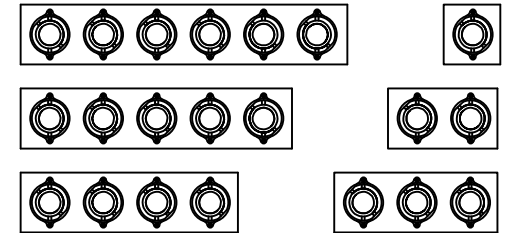

**PRODUCT DESCRIPTION**

Trimless recessed fixture housing, constructed of extruded aluminum profiles, providing a crisp and true finished ceiling opening. Fixture houses a series of independently adjustable lamp assemblies for downlighting and accent lighting applications. Designed and engineered lampholder assemblies are die cast and machined for precision and appearance. Finite adjustments with position locking allows the assemblies to tilt up to 45 degrees and rotate 359 degrees.

**INSTALLATION**

Housing to be supported by threaded rods. Sheet rock ceiling material shall be attached to trimless frame with screws.

**LABELS**

cULus Listed for non-type IC applications. " Suitable for use in damp locations. "

**LYTEPOD SERIES**

RECESSED TRIMLESS T6 CMH

PROJECT: \_\_\_\_\_

FIXTURE TYPE: \_\_\_\_\_

CATALOG NUMBER: \_\_\_\_\_

	"A"	"B"	"C"
1T6 CMH	9"	17 1/4"	14"
2T6 CMH	18"	26 1/4"	23
3T6 CMH	27"	35 1/4"	32
4T6 CMH	36"	44 1/4"	41
5T6 CMH	45"	53 1/4"	50
6T6 CMH	54"	62 1/4"	59

**FIXTURE ORDERING INFORMATION:**

**CLSLP - TR** - - - - -

- Fixture Series: CLSLP
- Housing Type: TR = Trimless
- Number of Lamps: 1T6 CMH, 2T6 CMH, 3T6 CMH, 4T6 CMH, 5T6 CMH, 6T6 CMH
- Beam Spread: W = Wide, N = Narrow, S = Spot
- Wattage: 39 = 39 Watts, 70 = 70 Watts
- Fixture Finish: SB = Satin Black, SW = Satin White
- Input Power Voltage: 120V, 277V
- Shielding: R = Ribbed Glass Spread Lens, S = Solite Lens, P = Prismatic 73 Glass Lens, H = Hexcel Louver