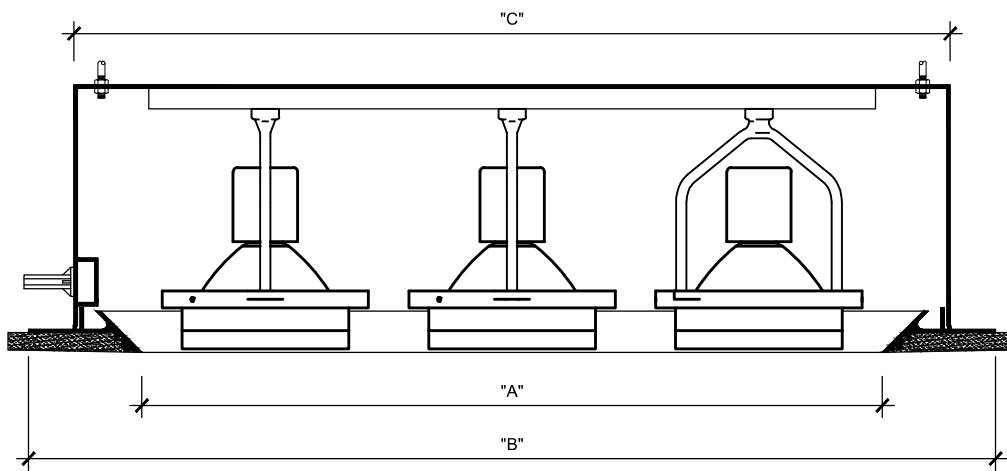

**PRODUCT DESCRIPTION**

Trimless recessed fixture housing, constructed of extruded aluminum profiles, providing a crisp and true finished ceiling opening. Fixture houses a series of independently adjustable lamp assemblies for downlighting and accent lighting applications. Designed and engineered lampholder assemblies are die cast and machined for precision and appearance. Finite adjustments with position locking allows the assemblies to tilt up to 45 degrees and rotate 359 degrees.

**INSTALLATION**

Housing to be supported by threaded rods. Sheet rock ceiling material shall be attached to trimless frame with screws.

**LABELS**

cULus Listed for non-type IC applications. " Suitable for use in damp locations. "

**LYTEPOD SERIES**

RECESSED TRIMLESS T6 CMH

PROJECT: \_\_\_\_\_

FIXTURE TYPE: \_\_\_\_\_

CATALOG NUMBER: \_\_\_\_\_

	"A"	"B"	"C"
1T6 CMH	9"	17 1/4"	14"
2T6 CMH	18"	26 1/4"	23
3T6 CMH	27"	35 1/4"	32
4T6 CMH	36"	44 1/4"	41
5T6 CMH	45"	53 1/4"	50
6T6 CMH	54"	62 1/4"	59

**FIXTURE ORDERING INFORMATION:**

**CLSLP - TR** - - - - -

- Fixture Series: CLSLP
- Housing Type: TR = Trimless
- Number of Lamps: 1T6 CMH, 2T6 CMH, 3T6 CMH, 4T6 CMH, 5T6 CMH, 6T6 CMH
- Beam Spread: W = Wide, N = Narrow, S = Spot
- Wattage: 39 = 39 Watts, 70 = 70 Watts
- Fixture Finish: SB = Satin Black, SW = Satin White
- Input Power Voltage: 120V, 277V
- Shielding: R = Ribbed Glass Spread Lens, S = Solite Lens, P = Prismatic 73 Glass Lens, H = Hexcel Louver